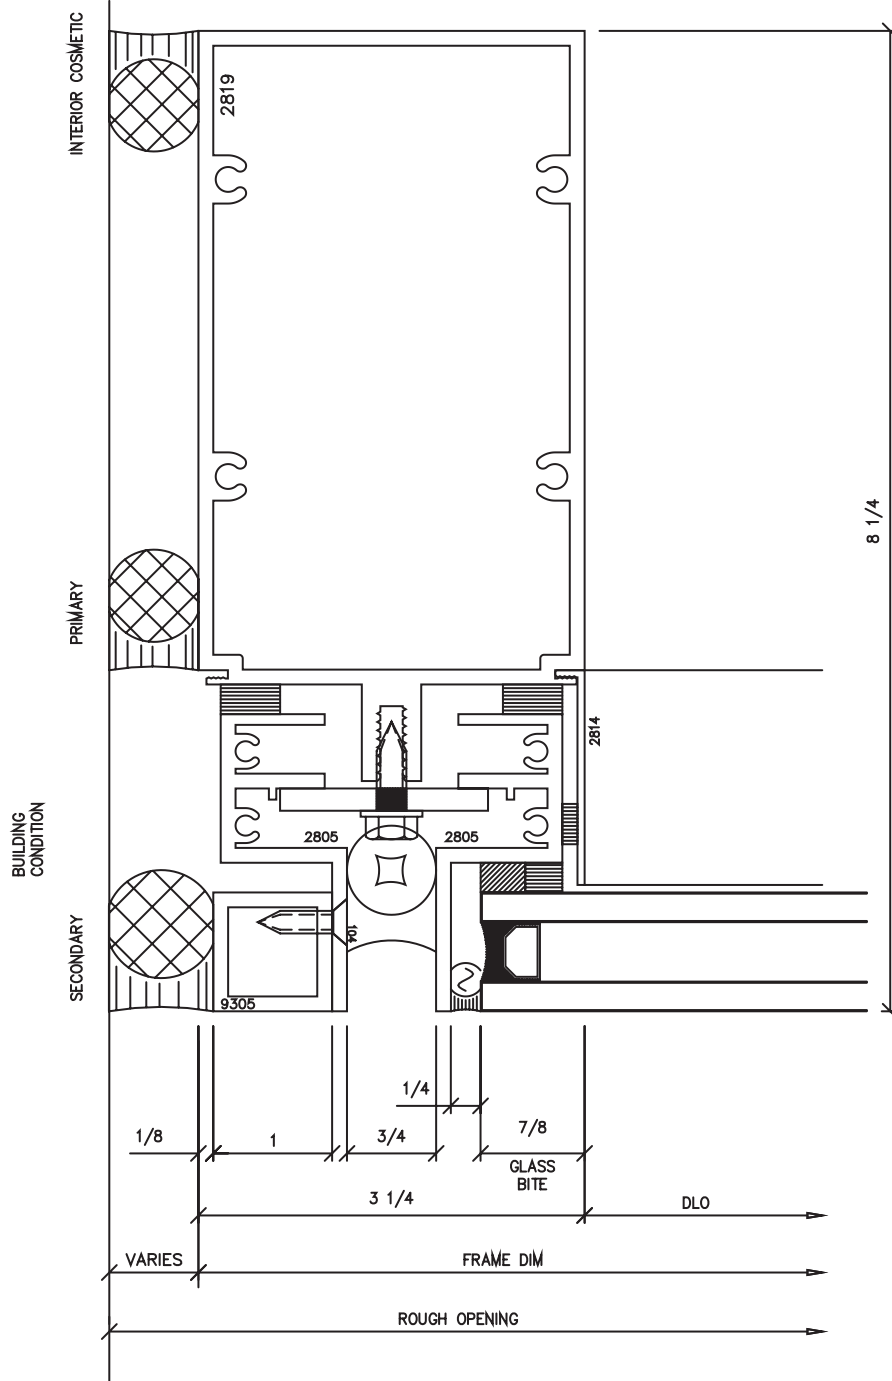

FM Graham 0825-CF Series Carrier Frame

FM Graham

0825-CF Series Carrier Frame

Go to Elevation View

FM Graham 0825-CF Series Carrier Frame

Go to Elevation View

D

Jamb

FM Graham 0825-CF Series Carrier Frame

Go to Elevation View

E

Vertical

FM Graham 0825-CF Series Carrier Frame

Go to Elevation View

F

Door Jamb

FM Graham 0825-CF Series Carrier Frame

Go to Elevation View

FM Graham 0825-CF Series Carrier Frame

Go to Elevation View

(H)
Inside Corner