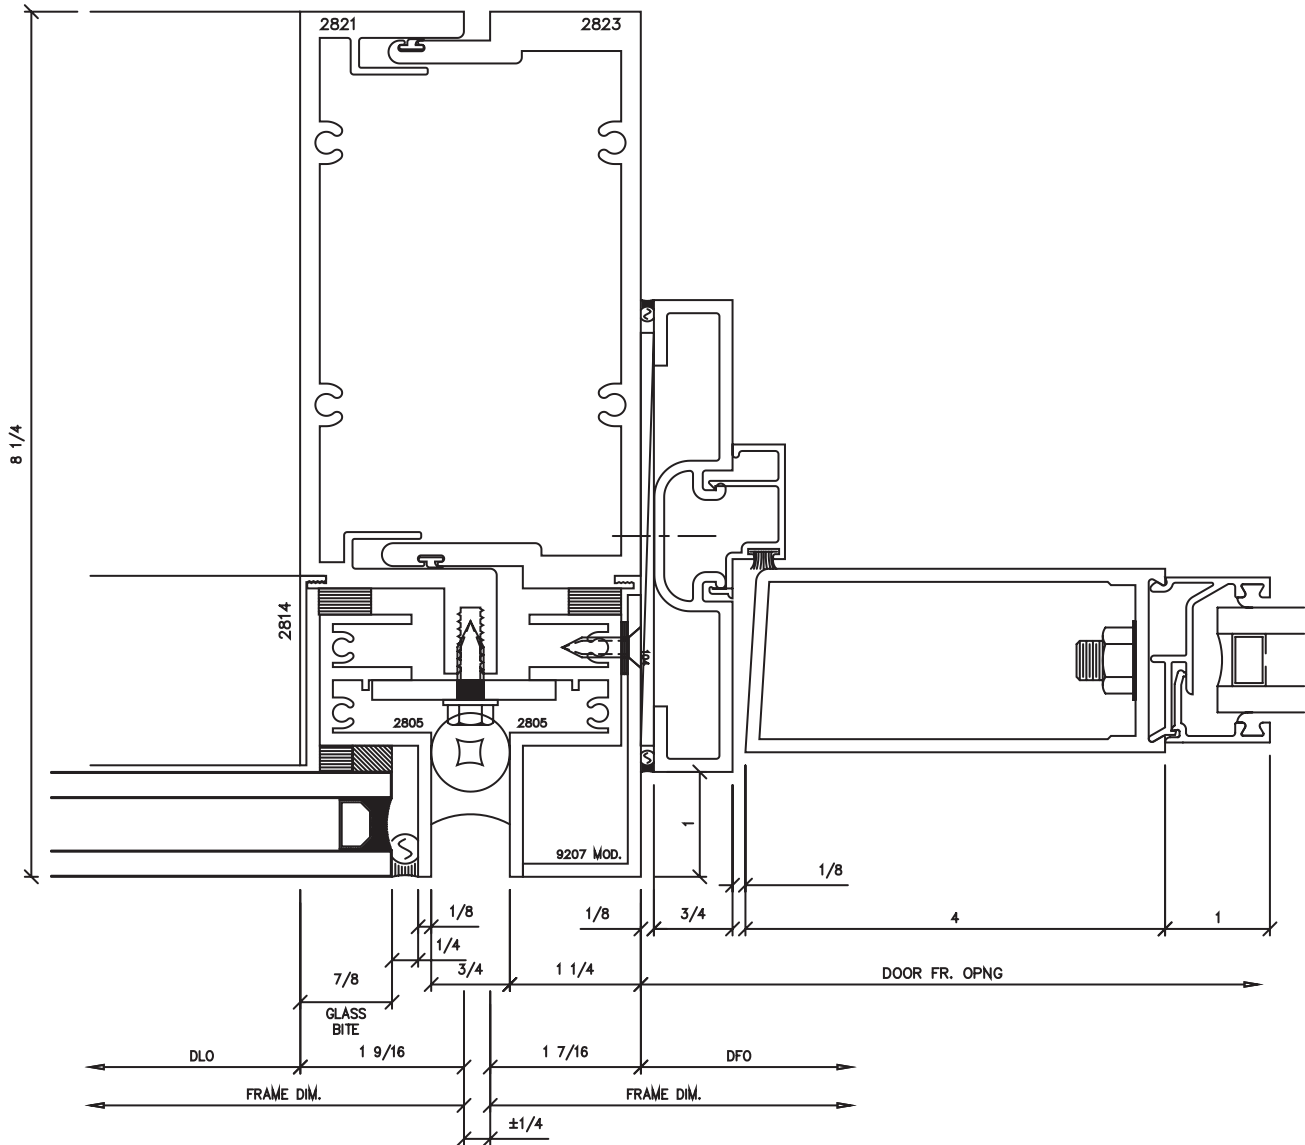

FM Graham 0825-CF Series Carrier Frame

FM Graham

0825-CF Series Carrier Frame

Go to Elevation View

FM Graham 0825-CF Series Carrier Frame

Go to Elevation View

D

Jamb

FM Graham 0825-CF Series Carrier Frame

Go to Elevation View

E

Vertical

FM Graham 0825-CF Series Carrier Frame

Go to Elevation View

F

Door Jamb

FM Graham 0825-CF Series Carrier Frame

Go to Elevation View

FM Graham 0825-CF Series Carrier Frame

Go to Elevation View

(H)
Inside Corner