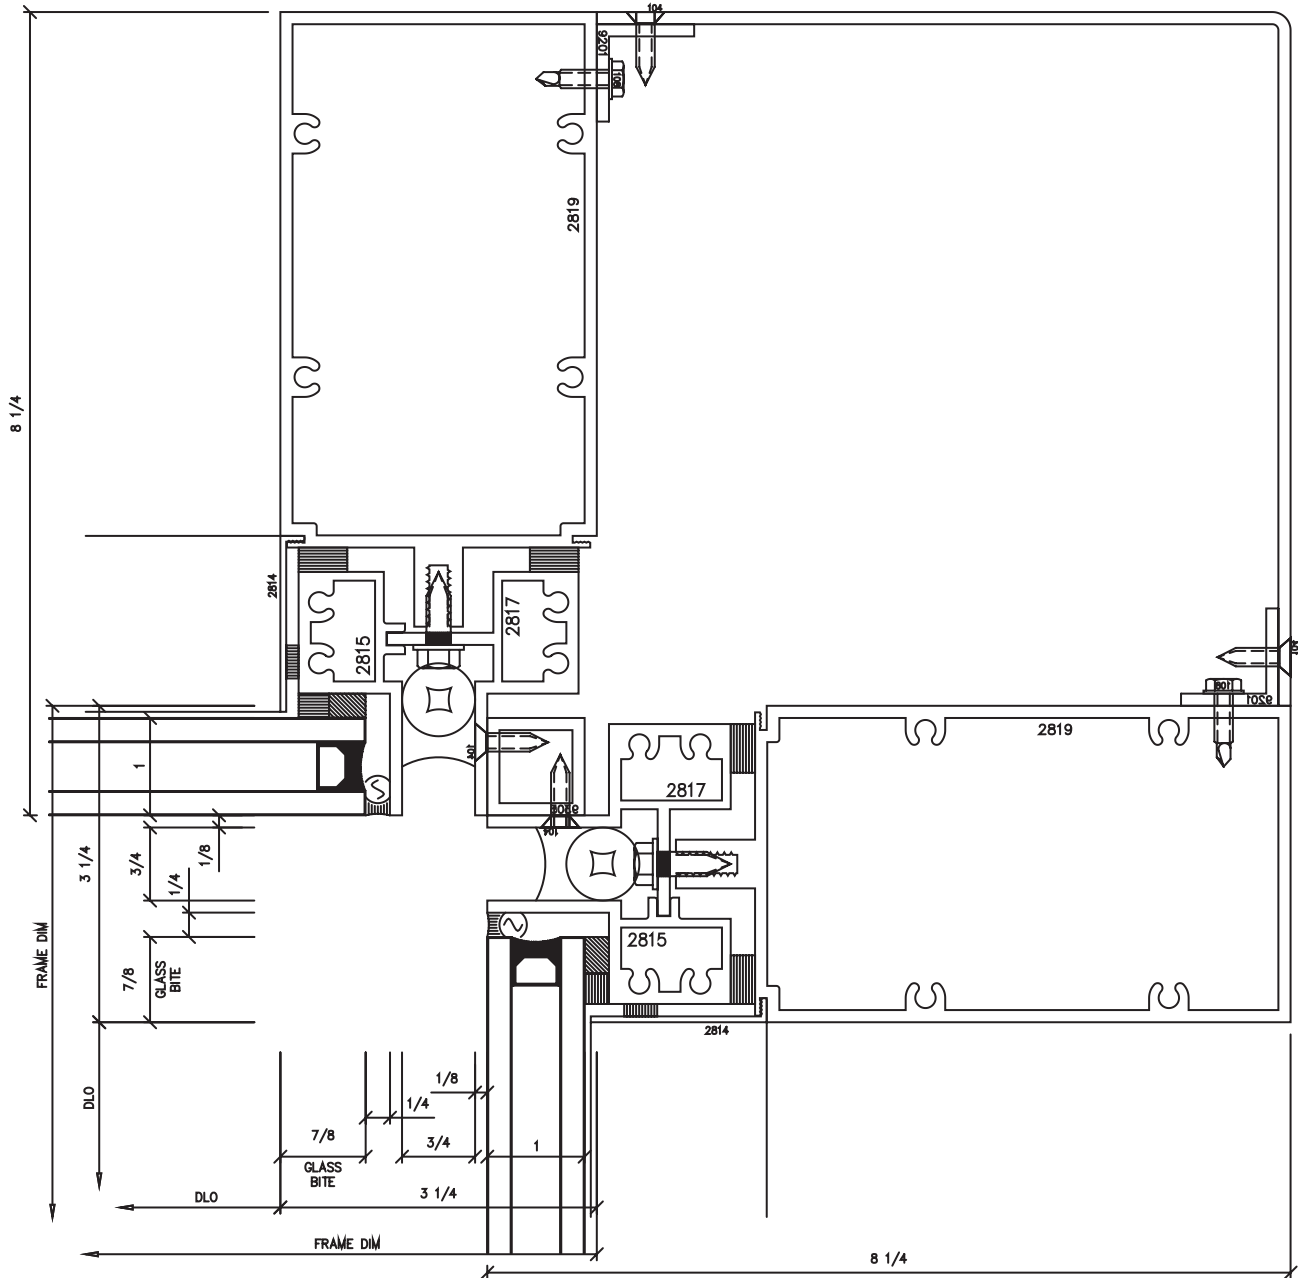

FM Graham 0825-CF Series Carrier Frame

FM Graham

0825-CF Series Carrier Frame

Go to Elevation View

FM Graham 0825-CF Series Carrier Frame

Go to Elevation View

D

Jamb

FM Graham 0825-CF Series Carrier Frame

Go to Elevation View

E

Vertical

FM Graham 0825-CF Series Carrier Frame

Go to Elevation View

F

Door Jamb

FM Graham 0825-CF Series Carrier Frame

Go to Elevation View

FM Graham 0825-CF Series Carrier Frame

Go to Elevation View

(H)
Inside Corner