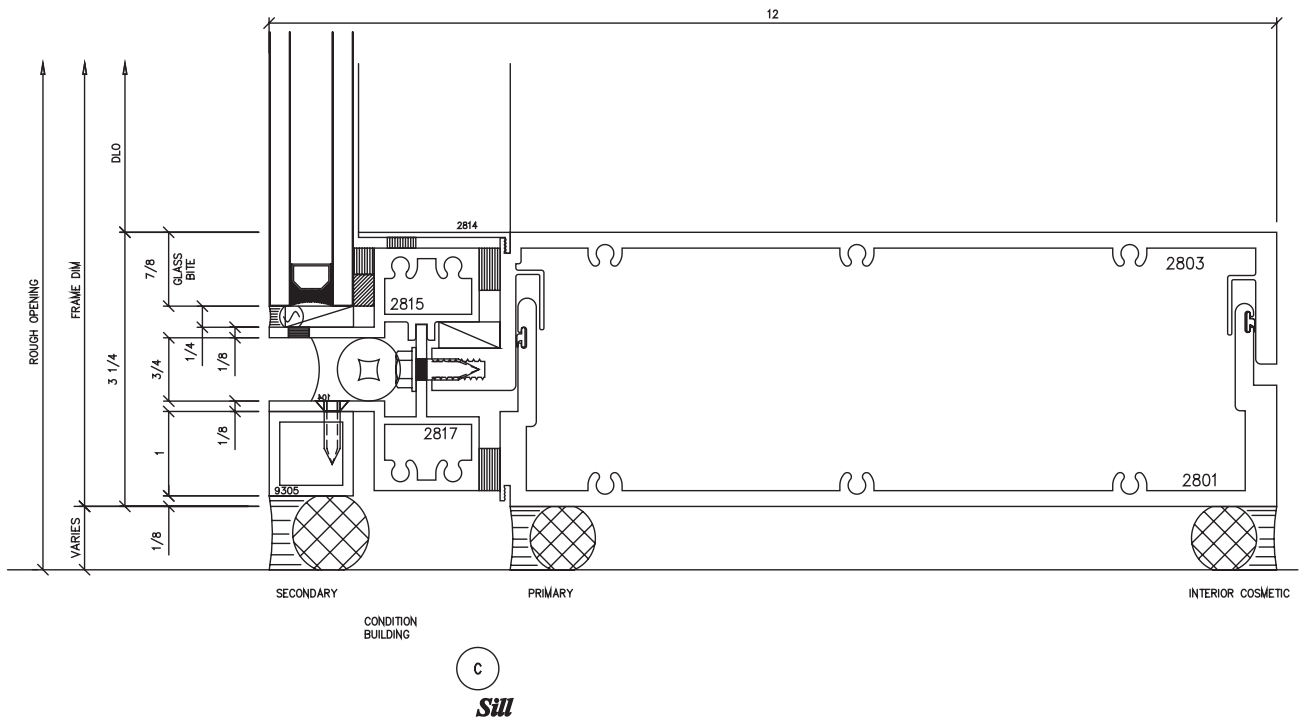

FM Graham 1200-CF Series Carrier Frame

Elevation of Carrier Frame Wall

FM Graham 1200-CF Series Carrier Frame

Go to Elevation View

A
Head

FM Graham 1200-CF Series Carrier Frame

Go to Elevation View

B

Horizontal

FM Graham 1200-CF Series Carrier Frame

Go to Elevation View

FM Graham 1200-CF Series Carrier Frame

Go to Elevation View

D

Jamb

FM Graham 1200-CF Series Carrier Frame

Go to Elevation View

E
Vertical

FM Graham 1200-CF Series Carrier Frame

Go to Elevation View

F
Door Jamb

FM Graham 1200-CF Series Carrier Frame

Go to Elevation View

FM Graham 1200-CF Series Carrier Frame

Go to Elevation View

(K)

Horizontal