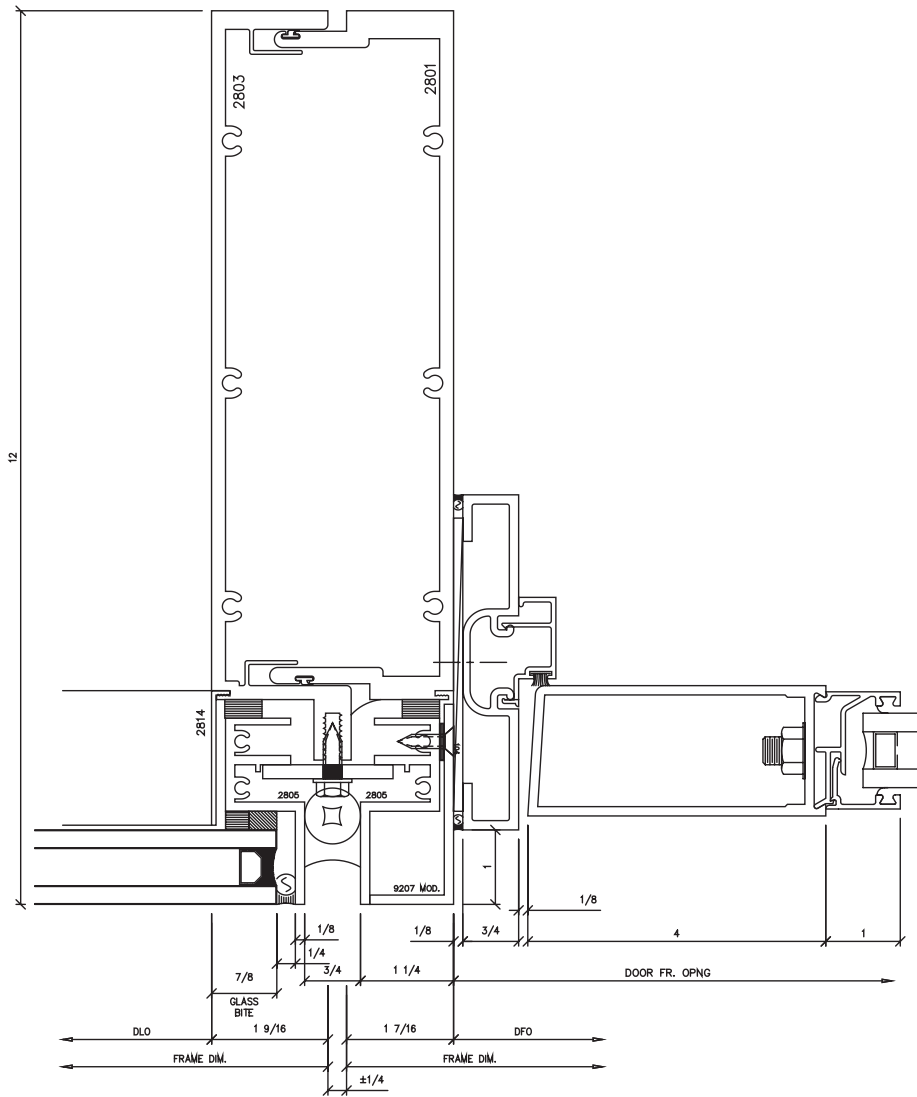

FM Graham 1200-CF Series Carrier Frame

Elevation of Carrier Frame Wall

FM Graham 1200-CF Series Carrier Frame

Go to Elevation View

A
Head

FM Graham 1200-CF Series Carrier Frame

Go to Elevation View

B

Horizontal

FM Graham 1200-CF Series Carrier Frame

Go to Elevation View

FM Graham 1200-CF Series Carrier Frame

Go to Elevation View

D

Jamb

FM Graham 1200-CF Series Carrier Frame

Go to Elevation View

E
Vertical

FM Graham 1200-CF Series Carrier Frame

Go to Elevation View

F
Door Jamb

FM Graham 1200-CF Series Carrier Frame

Go to Elevation View

FM Graham 1200-CF Series Carrier Frame

Go to Elevation View

(K)

Horizontal