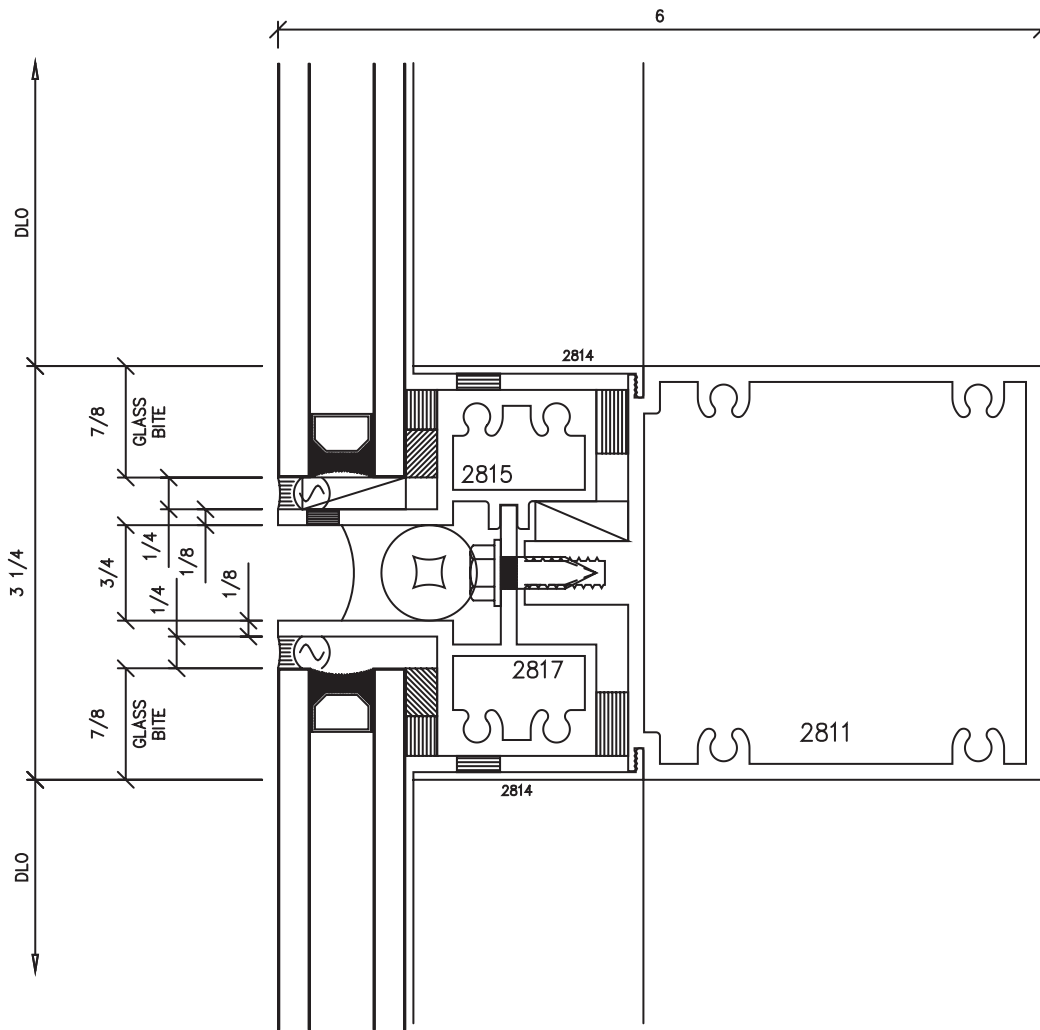

FM Graham 1200-CF Series Carrier Frame

Elevation of Carrier Frame Wall

FM Graham 1200-CF Series Carrier Frame

Go to Elevation View

A
Head

FM Graham 1200-CF Series Carrier Frame

Go to Elevation View

B

Horizontal

FM Graham 1200-CF Series Carrier Frame

Go to Elevation View

FM Graham 1200-CF Series Carrier Frame

Go to Elevation View

D

Jamb

FM Graham 1200-CF Series Carrier Frame

Go to Elevation View

E
Vertical

FM Graham 1200-CF Series Carrier Frame

Go to Elevation View

F
Door Jamb

FM Graham 1200-CF Series Carrier Frame

Go to Elevation View

FM Graham 1200-CF Series Carrier Frame

Go to Elevation View

(K)

Horizontal