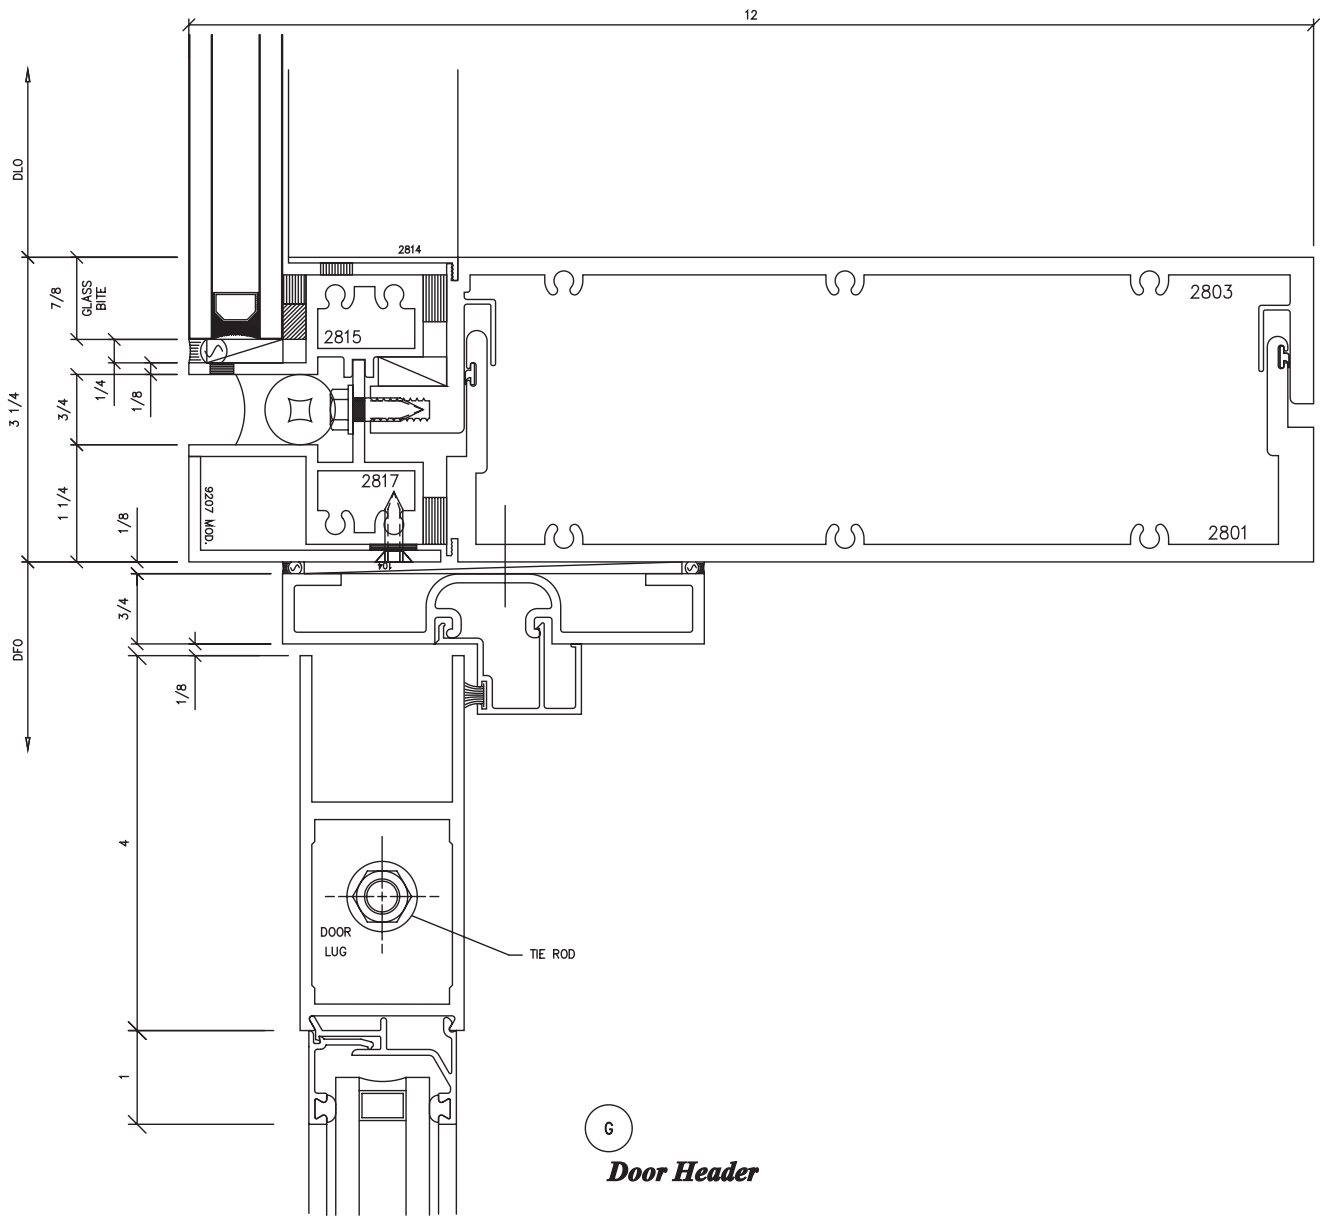

FM Graham 1200-CF Series Carrier Frame

Elevation of Carrier Frame Wall

FM Graham 1200-CF Series Carrier Frame

Go to Elevation View

A
Head

FM Graham 1200-CF Series Carrier Frame

Go to Elevation View

B

Horizontal

FM Graham 1200-CF Series Carrier Frame

Go to Elevation View

FM Graham 1200-CF Series Carrier Frame

Go to Elevation View

D

Jamb

FM Graham 1200-CF Series Carrier Frame

Go to Elevation View

E
Vertical

FM Graham 1200-CF Series Carrier Frame

Go to Elevation View

F
Door Jamb

FM Graham 1200-CF Series Carrier Frame

Go to Elevation View

FM Graham 1200-CF Series Carrier Frame

Go to Elevation View

(K)

Horizontal