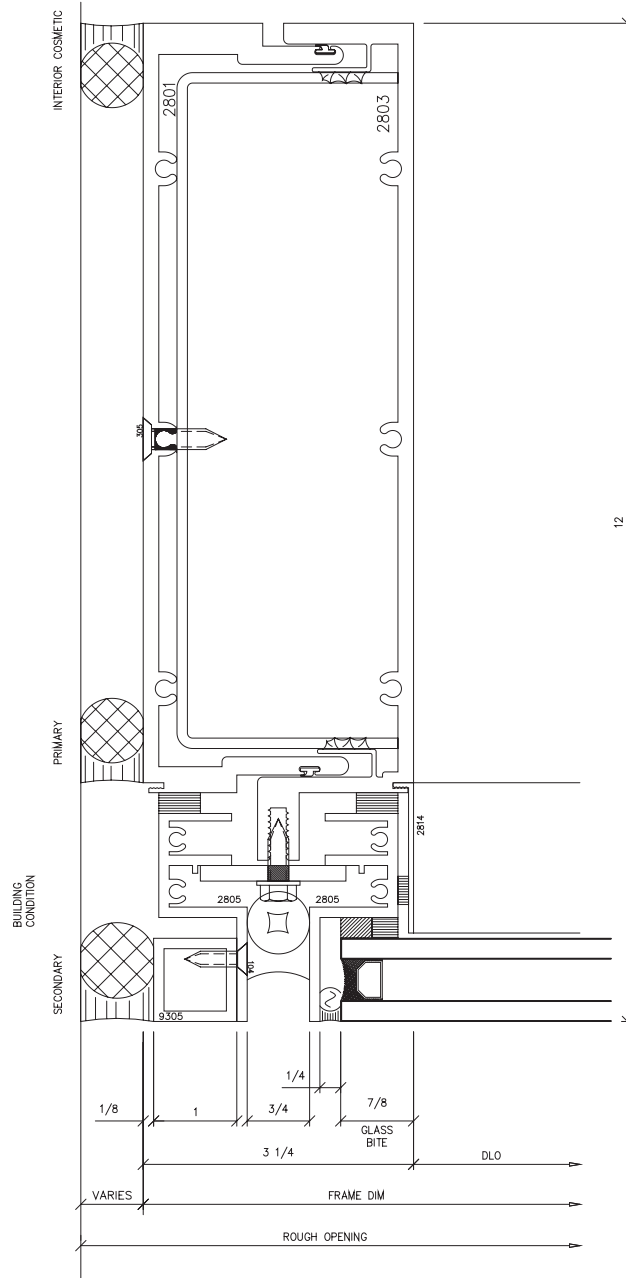

FM Graham 1200-CF Series Carrier Frame

Elevation of Carrier Frame Wall

FM Graham 1200-CF Series Carrier Frame

Go to Elevation View

A
Head

FM Graham 1200-CF Series Carrier Frame

Go to Elevation View

B

Horizontal

FM Graham 1200-CF Series Carrier Frame

Go to Elevation View

FM Graham 1200-CF Series Carrier Frame

Go to Elevation View

D

Jamb

FM Graham 1200-CF Series Carrier Frame

Go to Elevation View

E
Vertical

FM Graham 1200-CF Series Carrier Frame

Go to Elevation View

F
Door Jamb

FM Graham 1200-CF Series Carrier Frame

Go to Elevation View

FM Graham 1200-CF Series Carrier Frame

Go to Elevation View

(K)

Horizontal