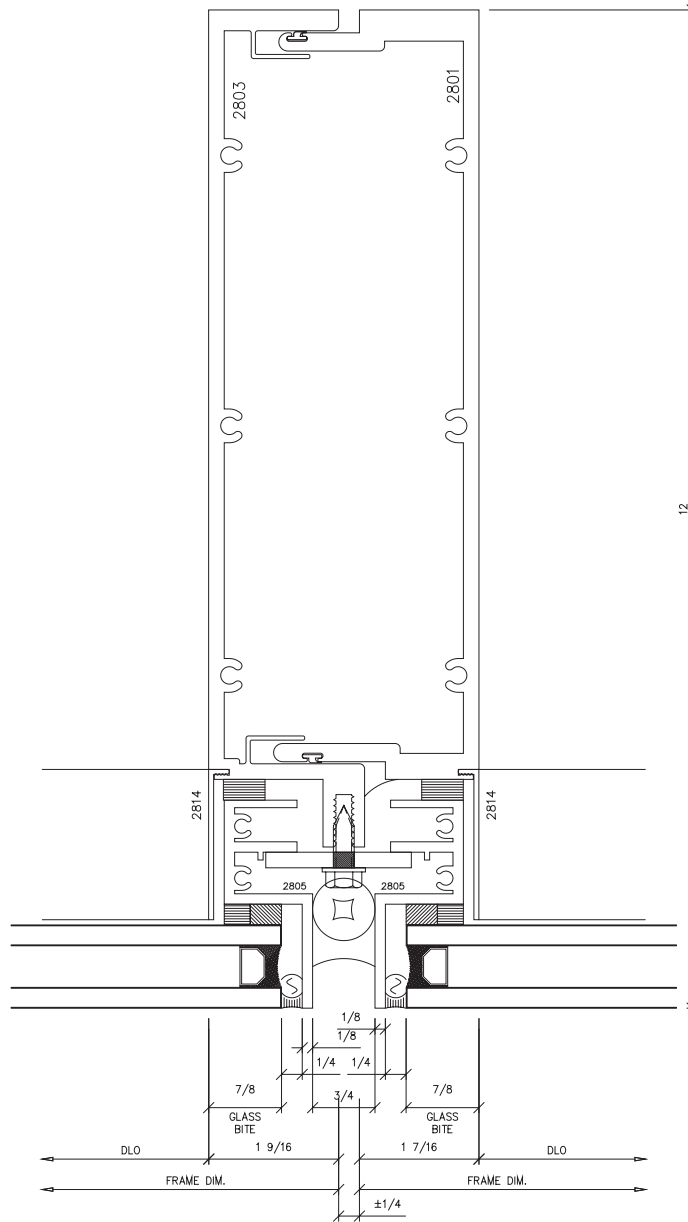

FM Graham 1200-CF Series Carrier Frame

Elevation of Carrier Frame Wall

FM Graham 1200-CF Series Carrier Frame

Go to Elevation View

A
Head

FM Graham 1200-CF Series Carrier Frame

Go to Elevation View

B

Horizontal

FM Graham 1200-CF Series Carrier Frame

Go to Elevation View

FM Graham 1200-CF Series Carrier Frame

Go to Elevation View

D

Jamb

FM Graham 1200-CF Series Carrier Frame

Go to Elevation View

E
Vertical

FM Graham 1200-CF Series Carrier Frame

Go to Elevation View

F
Door Jamb

FM Graham 1200-CF Series Carrier Frame

Go to Elevation View

FM Graham 1200-CF Series Carrier Frame

Go to Elevation View

(K)

Horizontal