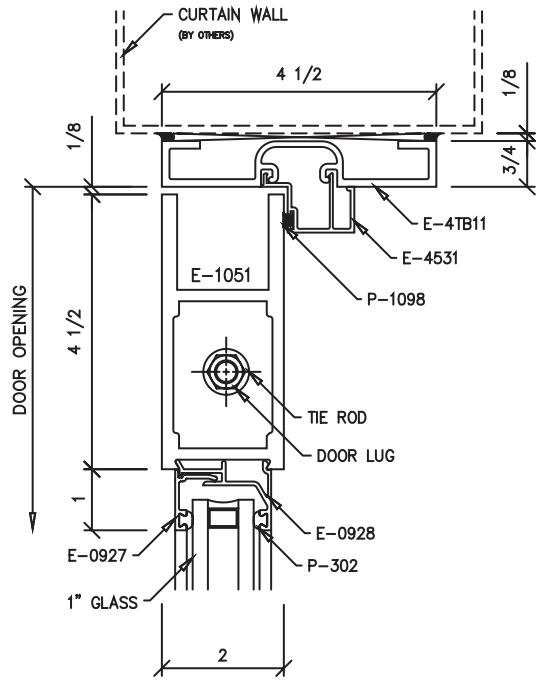

FM Graham Monumental Entrances

(Click on the letters for more details)

Single Door

Double Door

<i>Standard Sizes</i>	
<i>Single Doors</i>	<i>Double Doors</i>
<i>3'-0" x 7'-0"</i>	<i>5'-0" x 7'-0"</i>
<i>3'-6" x 7'-0"</i>	<i>6'-0" x 7'-0"</i>

Elevation of 2" Monumental Entrances

Go to Elevation View

Door Head

A

Optional 1/4" Glazing

Go to Elevation View

Door Head

B