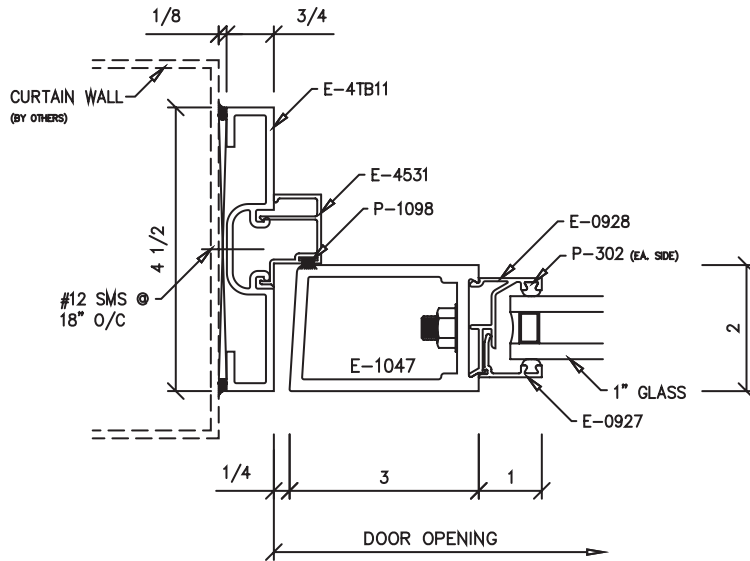

FM Graham Monumental Entrances

(Click on the letters for more details)

Single Door

Double Door

<i>Standard Sizes</i>	
<i>Single Doors</i>	<i>Double Doors</i>
<i>3'-0" x 7'-0"</i>	<i>5'-0" x 7'-0"</i>
<i>3'-6" x 7'-0"</i>	<i>6'-0" x 7'-0"</i>

Elevation of 2" Monumental Entrances

Go to Elevation View

Door Head

A

Optional 1/4" Glazing

Go to Elevation View

Door Head

B

Optional 1/4" Glazing

Go to Elevation View

Door Head

B1

Go to Elevation View

Beveled Door Jamb Strike

C

Go to Elevation View

Beveled Door Jamb Strike

(C1)

Optional 1/4" Glazing

Go to Elevation View

Stiles @ Door Pairs

(D)

Go to Elevation View

Stiles w/Adjustable Astragal @ Door Pairs