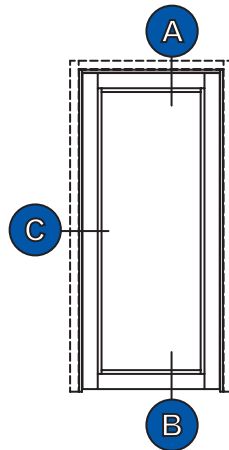

FM Graham Monumental Entrances

(Click on the letters for more details)

Single Door

Double Door

<i>Standard Sizes</i>	
<i>Single Doors</i>	<i>Double Doors</i>
<i>3'-0" x 7'-0"</i>	<i>5'-0" x 7'-0"</i>
<i>3'-6" x 7'-0"</i>	<i>6'-0" x 7'-0"</i>

Elevation of 2" Monumental Entrances

Go to Elevation View

Door Head

A

Optional 1/4" Glazing

Go to Elevation View

Door Head

B

Optional 1/4" Glazing

Go to Elevation View

Door Head

B1

Go to Elevation View

Beveled Door Jamb Strike

C

Go to Elevation View