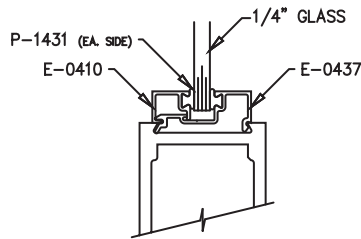

FM Graham Monumental Entrances

(Click on the letters for more details)

Single Door

Double Door

<i>Standard Sizes</i>	
<i>Single Doors</i>	<i>Double Doors</i>
<i>3'-0" x 7'-0"</i>	<i>5'-0" x 7'-0"</i>
<i>3'-6" x 7'-0"</i>	<i>6'-0" x 7'-0"</i>

Elevation of 2" Monumental Entrances

Go to Elevation View

Door Head

A

Optional 1/4" Glazing

Go to Elevation View

Door Head

B

Optional 1/4" Glazing

Go to Elevation View

Door Head

B1

Go to Elevation View

Beveled Door Jamb Strike

C

Go to Elevation View