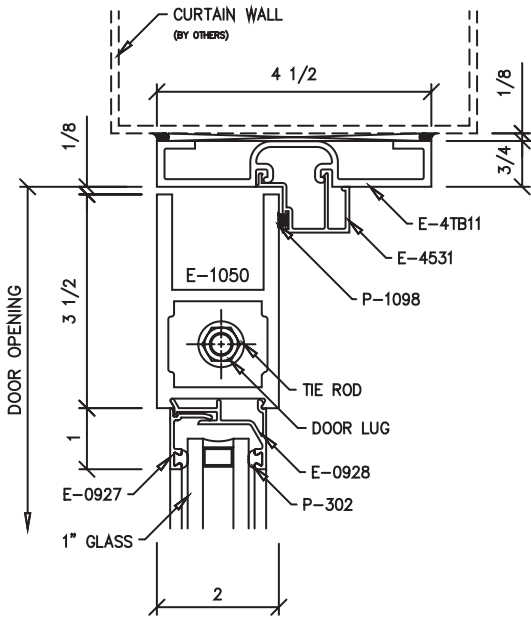

FM Graham Monumental Entrances

(Click on the letters for more details)

Single Door

Double Door

<i>Standard Sizes</i>	
<i>Single Doors</i>	<i>Double Doors</i>
<i>3'-0" x 7'-0"</i>	<i>5'-0" x 7'-0"</i>
<i>3'-6" x 7'-0"</i>	<i>6'-0" x 7'-0"</i>

Elevation of 2" Monumental Entrances

Go to Elevation View

Door Head

A

Optional 1/4" Glazing

Go to Elevation View

Door Head

B