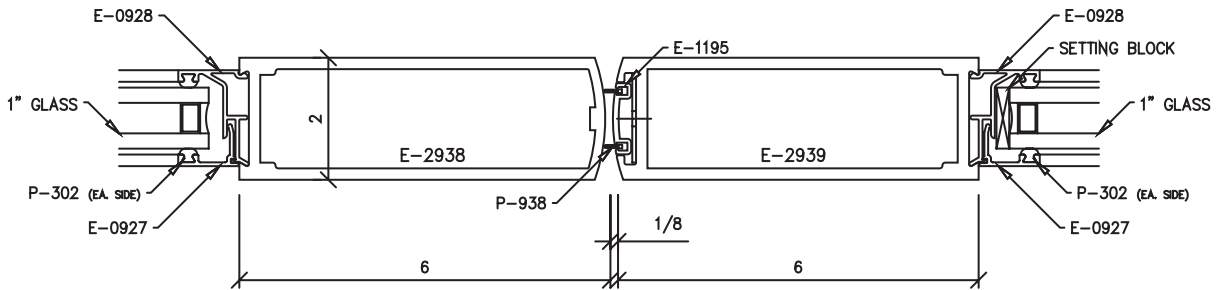

Go to Elevation View

Stiles w/Adjustable Astragal @ Door Pairs

D1

Optional 1/4" Glazing