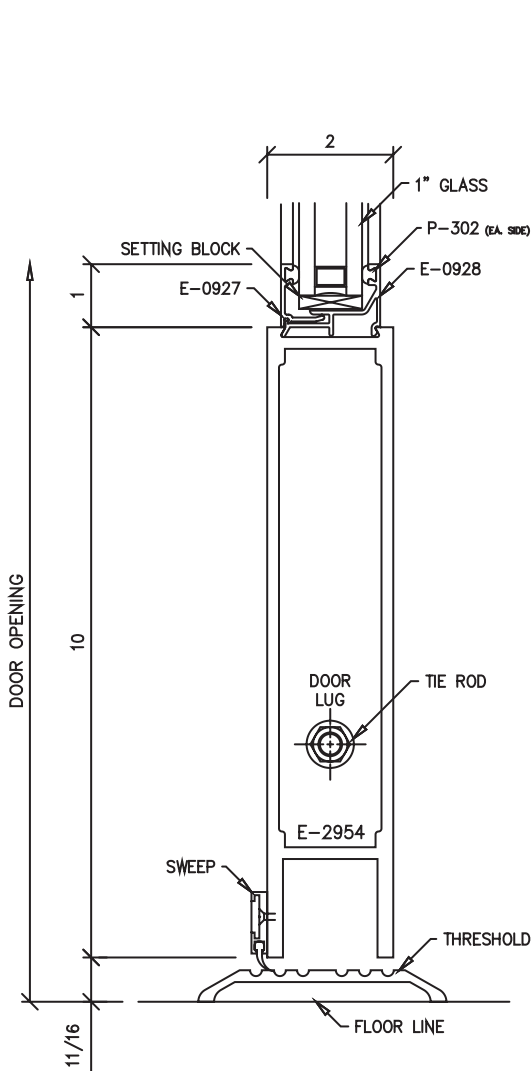

FM Graham Monumental Entrances

(Click on the letters for more details)

Single Door

Double Door

<i>Standard Sizes</i>	
<i>Single Doors</i>	<i>Double Doors</i>
<i>3'-0" x 7'-0"</i>	<i>5'-0" x 7'-0"</i>
<i>3'-6" x 7'-0"</i>	<i>6'-0" x 7'-0"</i>

Elevation of 2" Monumental Entrances

Go to Elevation View

Door Head

A

Optional 1/4" Glazing

Go to Elevation View

Door Head

B

Optional 1/4" Glazing

Go to Elevation View

Door Head

B1

Go to Elevation View

Beveled Door Jamb Strike

C

Go to Elevation View