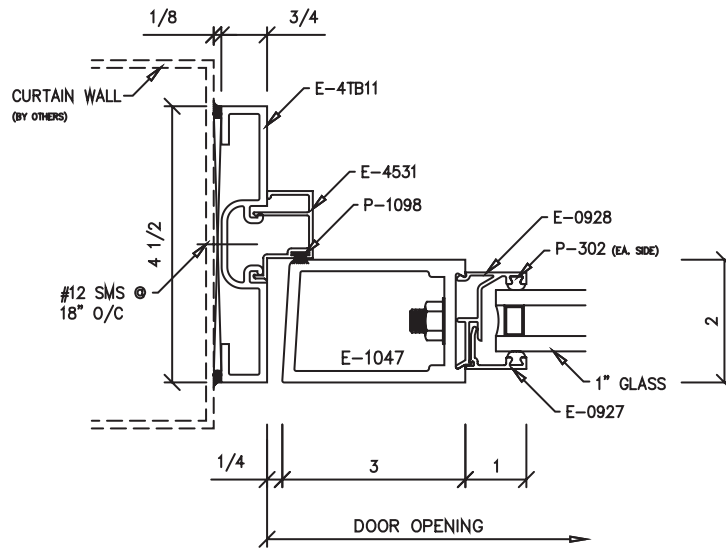

FM Graham Monumental Entrances

(Click on the letters for more details)

Single Door

Double Door

<i>Standard Sizes</i>	
<i>Single Doors</i>	<i>Double Doors</i>
<i>3'-0" x 7'-0"</i>	<i>5'-0" x 7'-0"</i>
<i>3'-6" x 7'-0"</i>	<i>6'-0" x 7'-0"</i>

Elevation of 2" Monumental Entrances

Go to Elevation View

Door Head

A

Optional 1/4" Glazing

Go to Elevation View

Door Head

B

Optional 1/4" Glazing

Go to Elevation View

Door Head

B1

Go to Elevation View

Beveled Door Jamb Strike

C

Go to Elevation View

Beveled Door Jamb Strike

(C1)

Optional 1/4" Glazing

Go to Elevation View

Stiles @ Door Pairs

(D)

Go to Elevation View

Stiles w/Adjustable Astragal @ Door Pairs