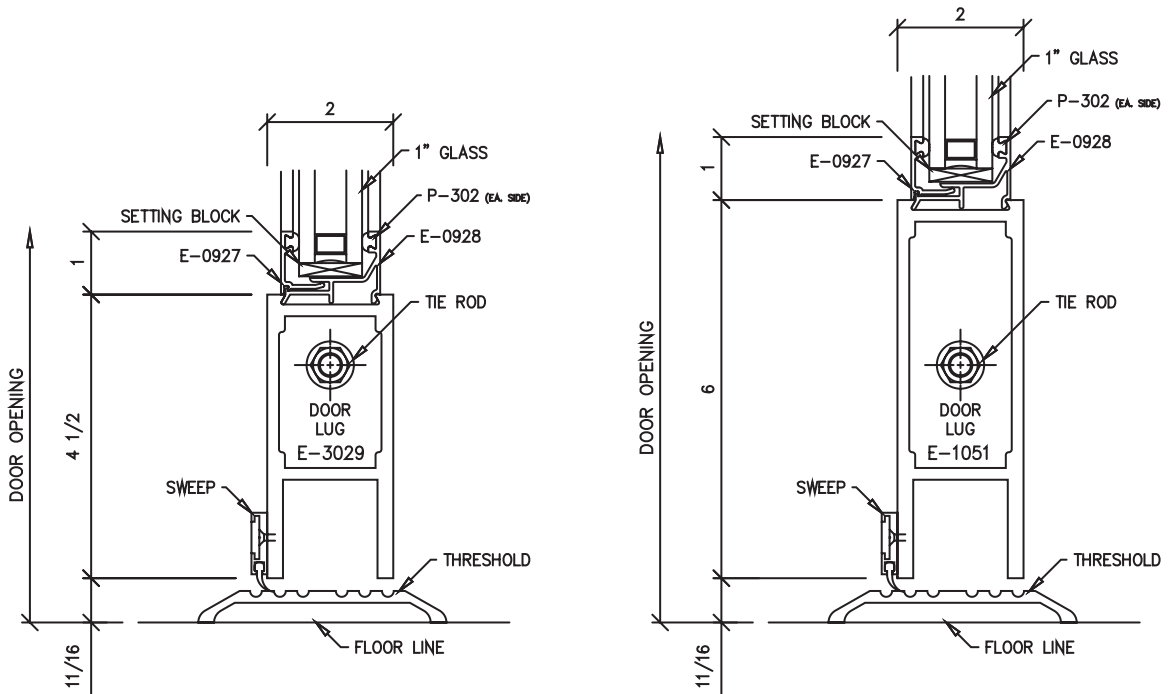

FM Graham Monumental Entrances

(Click on the letters for more details)

Single Door

Double Door

<i>Standard Sizes</i>	
<i>Single Doors</i>	<i>Double Doors</i>
<i>3'-0" x 7'-0"</i>	<i>5'-0" x 7'-0"</i>
<i>3'-6" x 7'-0"</i>	<i>6'-0" x 7'-0"</i>

Elevation of 2" Monumental Entrances

Go to Elevation View

Door Head

A

Optional 1/4" Glazing

Go to Elevation View

Door Head

B

Optional 1/4" Glazing

Go to Elevation View

Door Head

B1

Go to Elevation View

Beveled Door Jamb Strike

C

Go to Elevation View