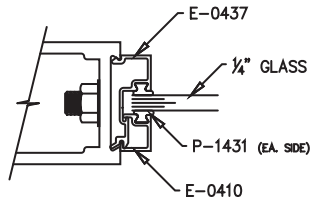

Optional 1/4" Glazing

Go to Elevation View

Door Head

B1

Go to Elevation View

Beveled Door Jamb Strike

C

Go to Elevation View

Beveled Door Jamb Strike

(C1)

Optional 1/4" Glazing

Go to Elevation View

Stiles @ Door Pairs

(D)

Go to Elevation View

Stiles w/Adjustable Astragal @ Door Pairs

D1

Optional 1/4" Glazing