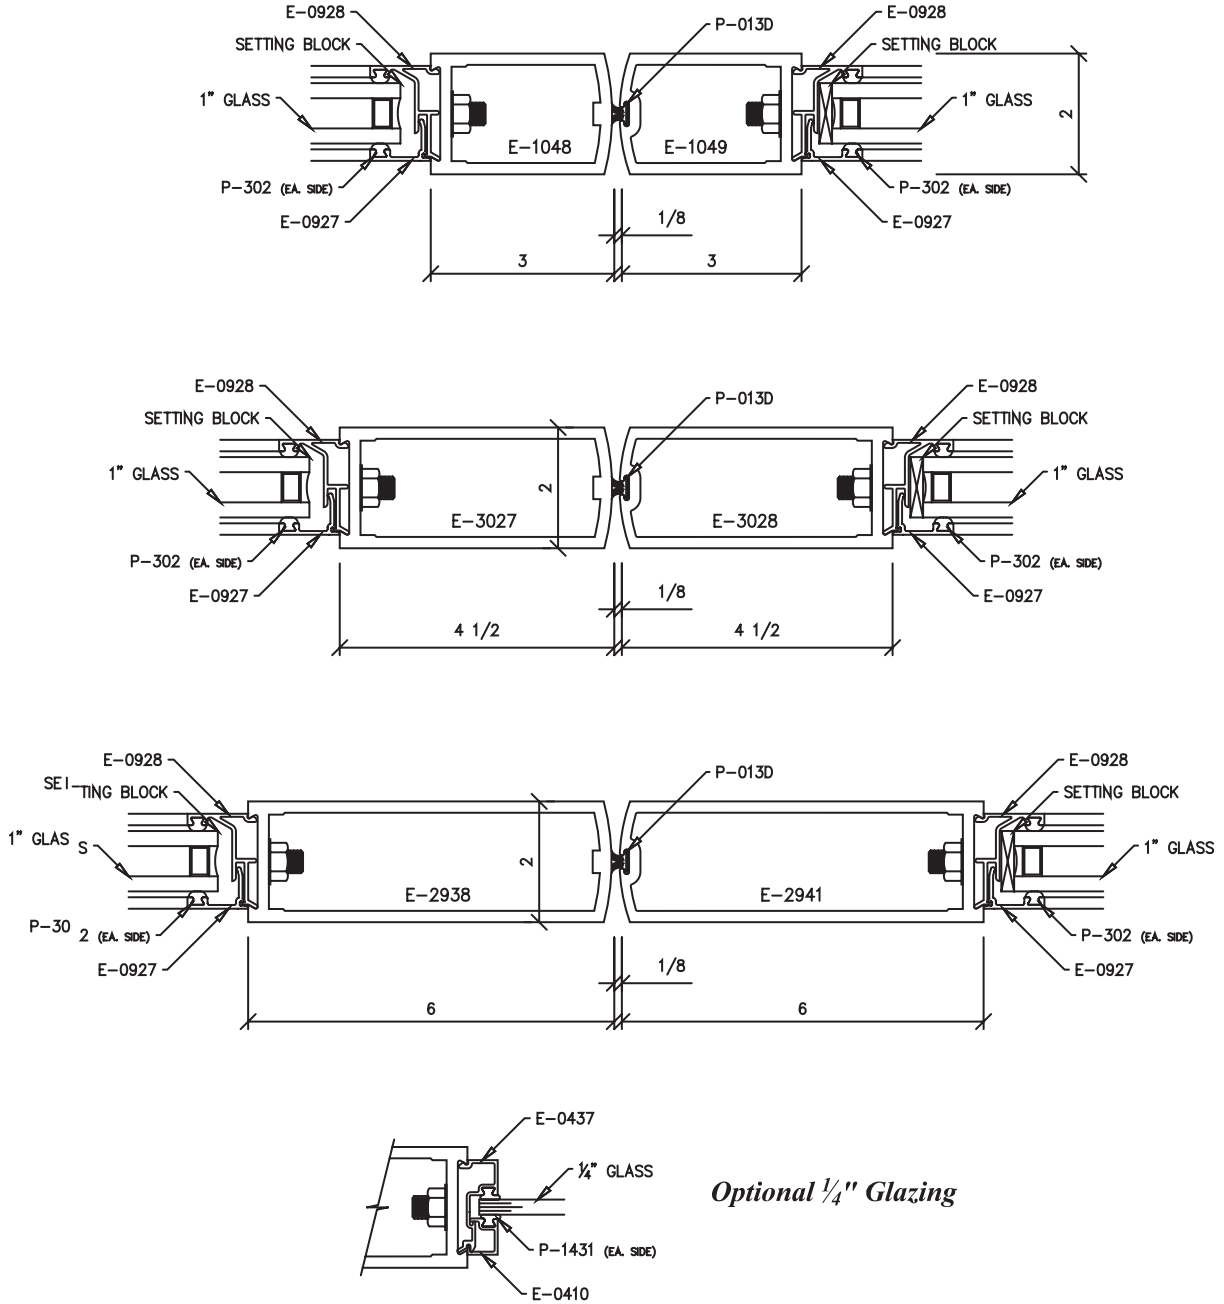

FM Graham Monumental Entrances

(Click on the letters for more details)

Single Door

Double Door

<i>Standard Sizes</i>	
<i>Single Doors</i>	<i>Double Doors</i>
<i>3'-0" x 7'-0"</i>	<i>5'-0" x 7'-0"</i>
<i>3'-6" x 7'-0"</i>	<i>6'-0" x 7'-0"</i>

Beveled Door Jamb Strike

(C1)

Optional 1/4" Glazing

Go to Elevation View

Stiles @ Door Pairs

(D)

Go to Elevation View

Stiles w/Adjustable Astragal @ Door Pairs