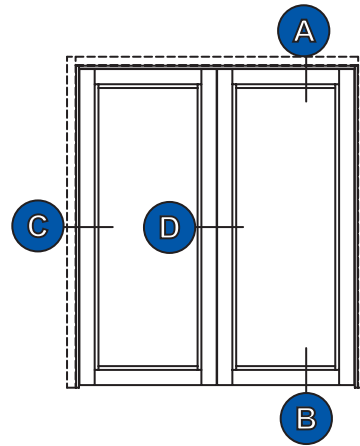

FM Graham Monumental Entrances

(Click on the letters for more details)

Single Door

Double Door

<i>Standard Sizes</i>	
<i>Single Doors</i>	<i>Double Doors</i>
<i>3'-0" x 7'-0"</i>	<i>5'-0" x 7'-0"</i>
<i>3'-6" x 7'-0"</i>	<i>6'-0" x 7'-0"</i>

Elevation of 2" Monumental Entrances

Go to Elevation View

Door Head

A

Optional 1/4" Glazing

Go to Elevation View

Door Head

B

Optional 1/4" Glazing

Go to Elevation View

Door Head

B1

Go to Elevation View

Beveled Door Jamb Strike

C

Go to Elevation View