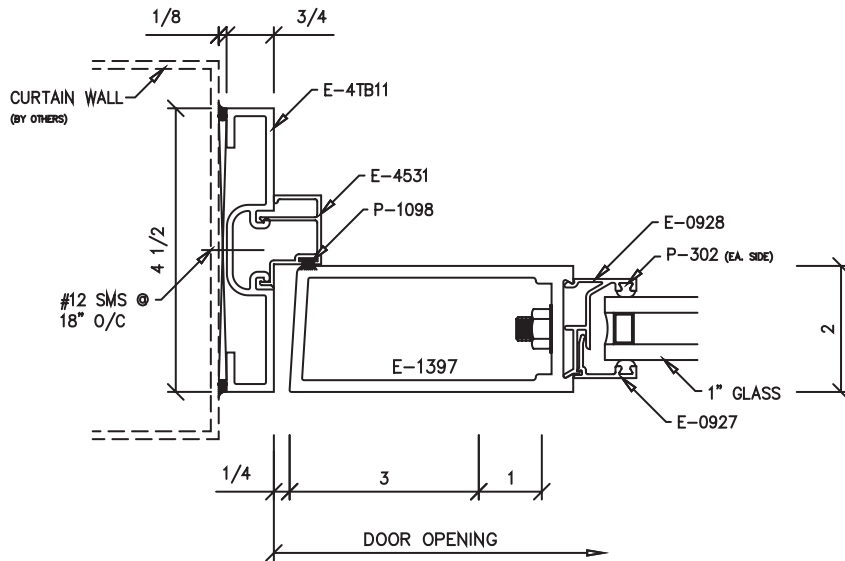

FM Graham Monumental Entrances

(Click on the letters for more details)

Single Door

Double Door

<i>Standard Sizes</i>	
<i>Single Doors</i>	<i>Double Doors</i>
<i>3'-0" x 7'-0"</i>	<i>5'-0" x 7'-0"</i>
<i>3'-6" x 7'-0"</i>	<i>6'-0" x 7'-0"</i>

Elevation of 2" Monumental Entrances

Go to Elevation View

Door Head

A

Optional 1/4" Glazing

Go to Elevation View

Door Head

B

Optional 1/4" Glazing

Go to Elevation View

Door Head

B1

Go to Elevation View

Beveled Door Jamb Strike

C

Go to Elevation View

Beveled Door Jamb Strike

(C1)

Optional 1/4" Glazing

Go to Elevation View

Stiles @ Door Pairs

(D)

Go to Elevation View

Stiles w/Adjustable Astragal @ Door Pairs