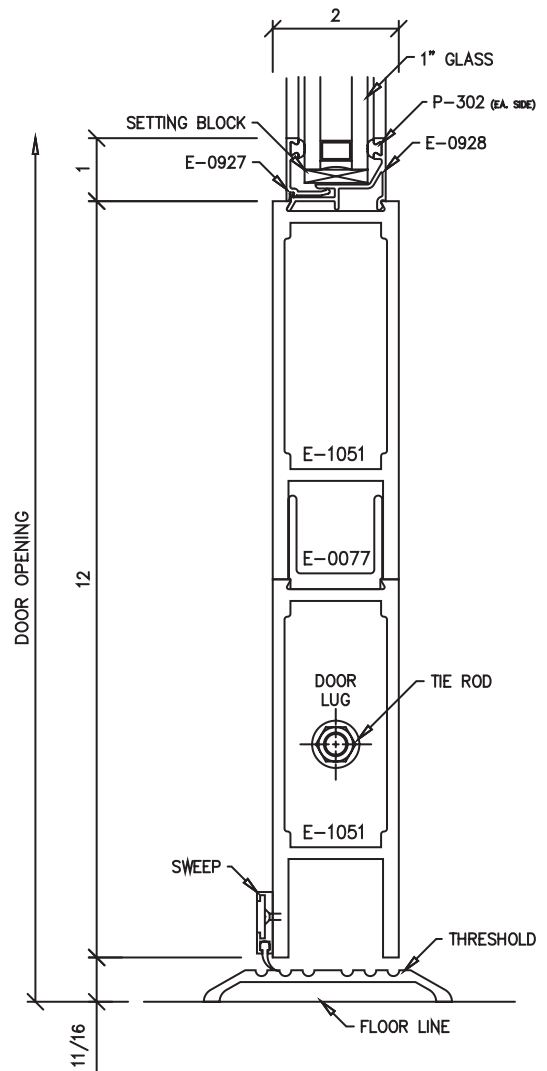

FM Graham Monumental Entrances

(Click on the letters for more details)

Single Door

Double Door

<i>Standard Sizes</i>	
<i>Single Doors</i>	<i>Double Doors</i>
<i>3'-0" x 7'-0"</i>	<i>5'-0" x 7'-0"</i>
<i>3'-6" x 7'-0"</i>	<i>6'-0" x 7'-0"</i>

Elevation of 2" Monumental Entrances

Go to Elevation View

Door Head

A

Optional 1/4" Glazing

Go to Elevation View

Door Head

B

Optional 1/4" Glazing

Go to Elevation View

Door Head

B1

Go to Elevation View

Beveled Door Jamb Strike

C

Go to Elevation View