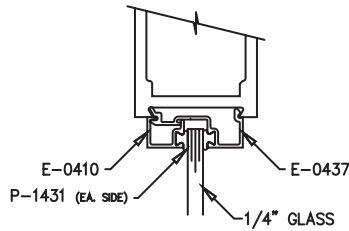

FM Graham Monumental Entrances

(Click on the letters for more details)

Single Door

Double Door

<i>Standard Sizes</i>	
<i>Single Doors</i>	<i>Double Doors</i>
<i>3'-0" x 7'-0"</i>	<i>5'-0" x 7'-0"</i>
<i>3'-6" x 7'-0"</i>	<i>6'-0" x 7'-0"</i>

Elevation of 2" Monumental Entrances

Go to Elevation View

Door Head

A

Optional 1/4" Glazing

Go to Elevation View

Door Head

B