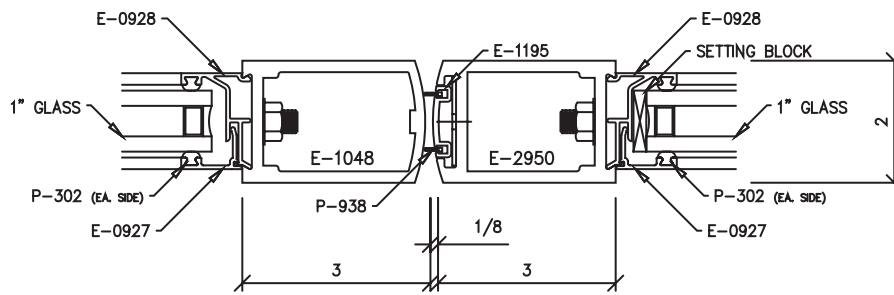

FM Graham Monumental Entrances

(Click on the letters for more details)

Single Door

Double Door

<i>Standard Sizes</i>	
<i>Single Doors</i>	<i>Double Doors</i>
<i>3'-0" x 7'-0"</i>	<i>5'-0" x 7'-0"</i>
<i>3'-6" x 7'-0"</i>	<i>6'-0" x 7'-0"</i>

Optional 1/4" Glazing

Go to Elevation View

Door Head

B1

Go to Elevation View

Beveled Door Jamb Strike

C

Go to Elevation View

Beveled Door Jamb Strike

(C1)

Optional 1/4" Glazing

Go to Elevation View

Stiles @ Door Pairs

(D)

Go to Elevation View

Stiles w/Adjustable Astragal @ Door Pairs

D1

Optional 1/4" Glazing