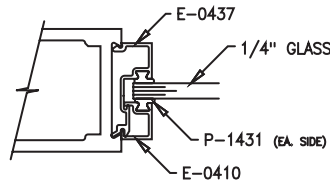

FM Graham Monumental Entrances

(Click on the letters for more details)

Single Door

Double Door

<i>Standard Sizes</i>	
<i>Single Doors</i>	<i>Double Doors</i>
<i>3'-0" x 7'-0"</i>	<i>5'-0" x 7'-0"</i>
<i>3'-6" x 7'-0"</i>	<i>6'-0" x 7'-0"</i>

Elevation of 2" Monumental Entrances

Go to Elevation View

Door Head

A

Optional 1/4" Glazing

Go to Elevation View

Door Head

B

Optional 1/4" Glazing

Go to Elevation View

Door Head

B1

Go to Elevation View

Beveled Door Jamb Strike

C

Go to Elevation View

Beveled Door Jamb Strike

(C1)

Optional 1/4" Glazing

Go to Elevation View

Stiles @ Door Pairs

(D)

Go to Elevation View

Stiles w/Adjustable Astragal @ Door Pairs