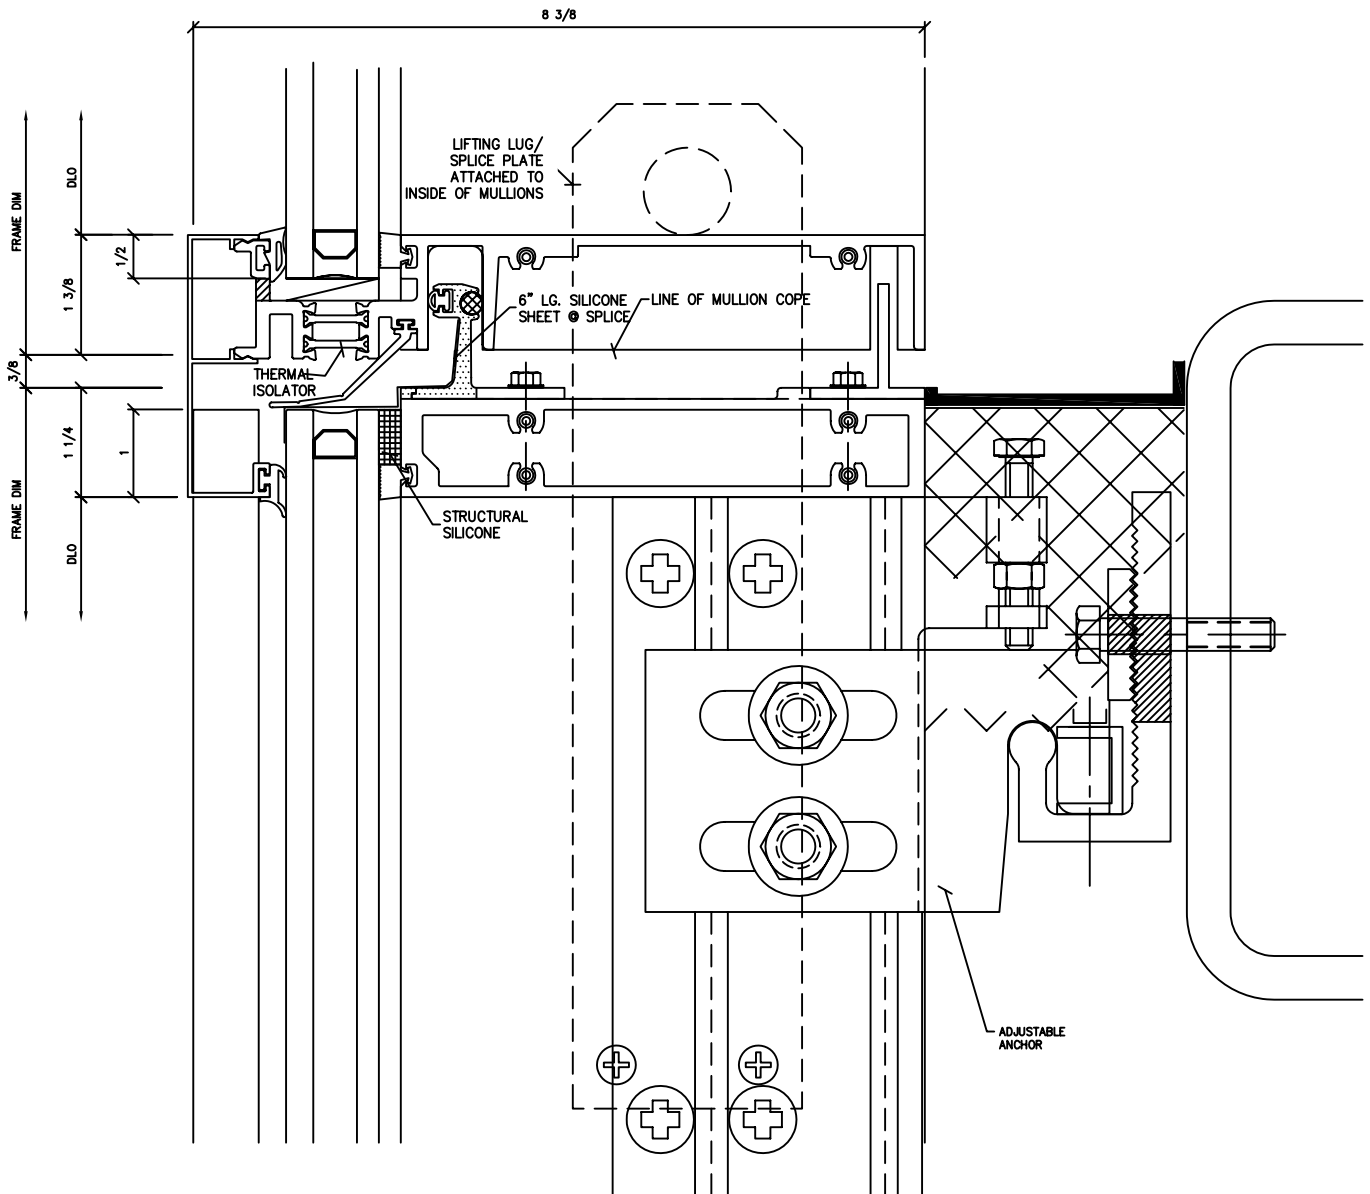

FM Graham US8375C Captured Unitized Wall

Elevation of Captured Unitized Wall

FM Graham US8375C Captured Unitized Wall

Go to: Elevation View

Standard Details, No Scale

B

Horizontal

FM Graham US8375C Captured Unitized Wall

Go to: Elevation View

Standard Details, No Scale

(K)

Horizontal @ Floor