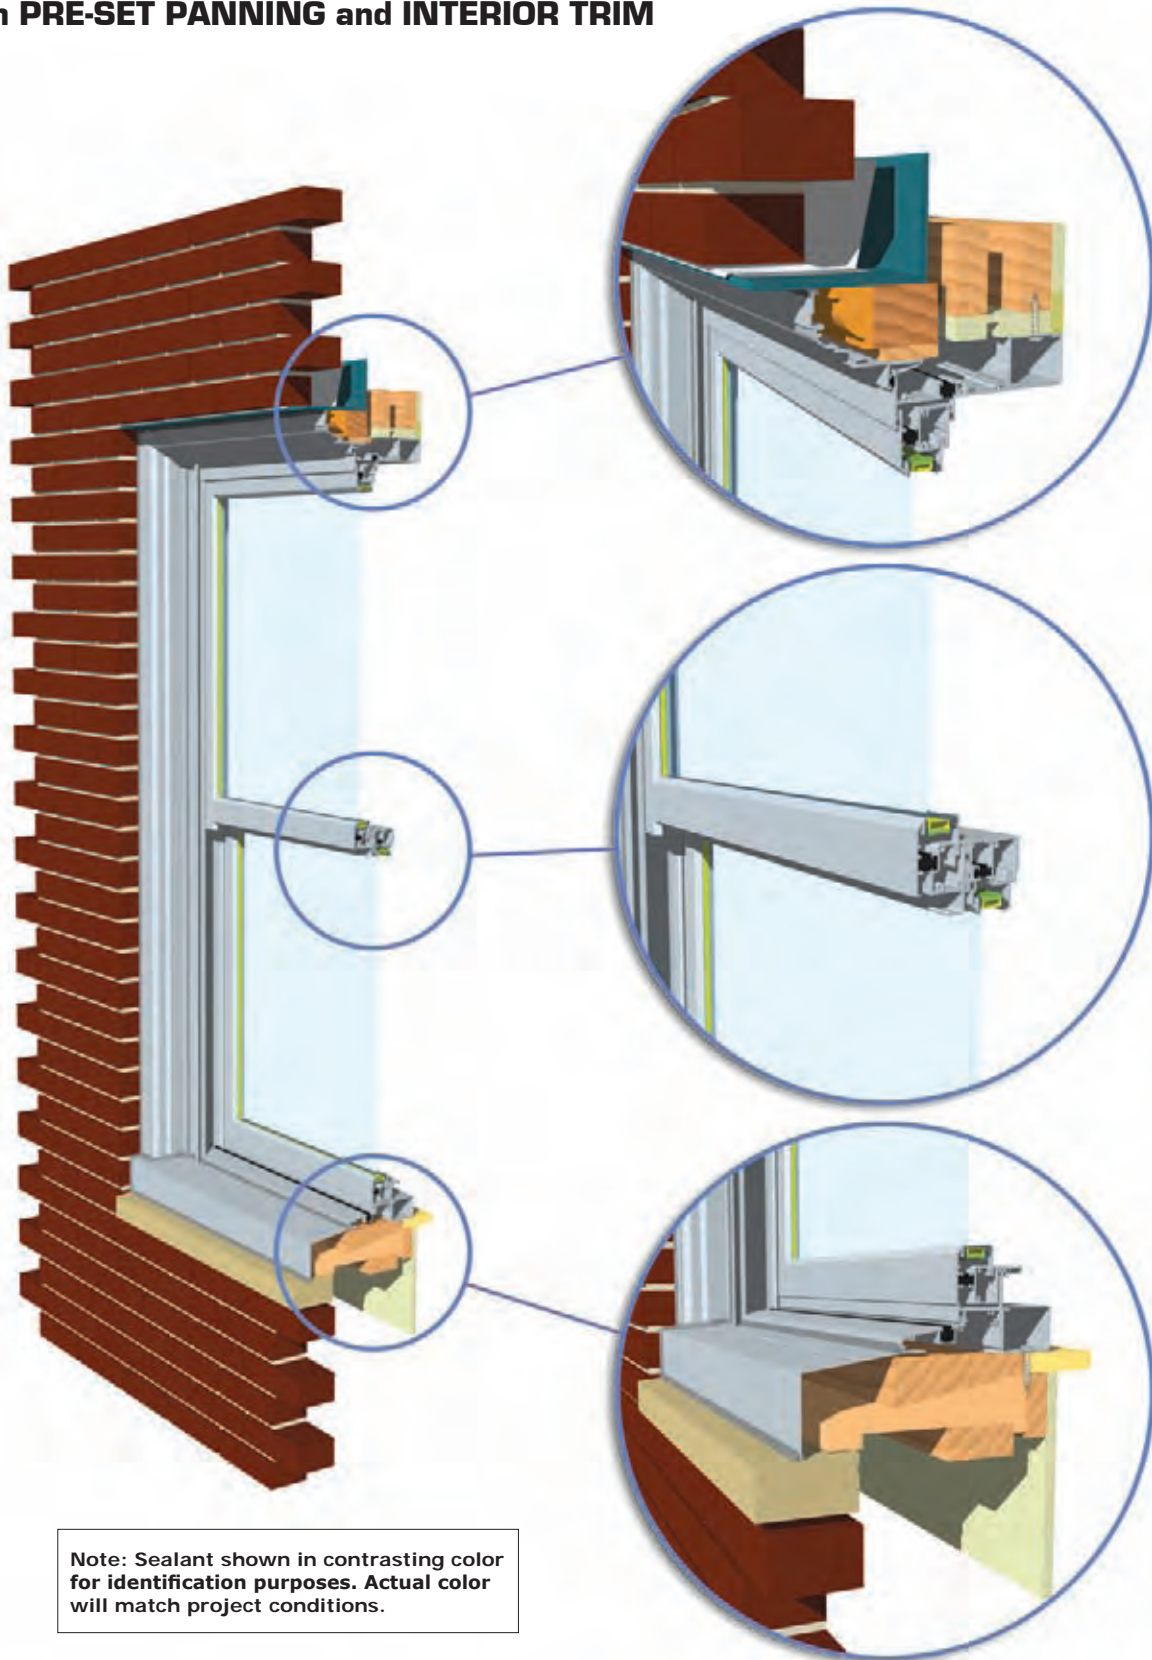

Series 2500
RETROFIT INSTALLATION
with **PRE-SET PANNING** and **INTERIOR TRIM**

Note: Sealant shown in contrasting color for identification purposes. Actual color will match project conditions.

All available options not shown. For additional choices, please visit our website.