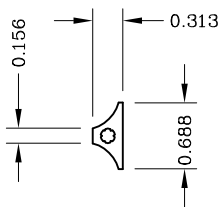

Applied Grid Options

Profile  
990394/990392

[ Use 990392 With  
990899 Or 990388  
Grid Frame ]

Profile  
990302

Profile  
990393/990391

[ Use 990391 With  
990899 Or 990388  
Grid Frame ]

Profile  
990300

Profile  
990299

Profile  
990301

[ Use Only With  
990343, 999412 Or  
999402  
Grid Frame ]

Concaved  
990364

Muntin In Glass

Contoured  
8mm x 25mm  
950140