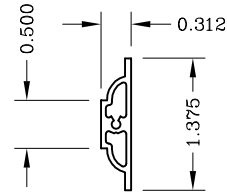

Applied Grid Options

Profile  
990394/990392

[ Use 990392 With  
990899 Or 990388  
Grid Frame ]

Profile  
990302

Profile  
990393/990391

[ Use 990391 With  
990899 Or 990388  
Grid Frame ]

Profile  
990300

Profile  
990299

Profile  
990301

[ Use Only With  
990343, 999412 Or  
999402  
Grid Frame ]

Concaved  
990364

Muntin In Glass

Contoured  
8mm x 25mm  
950140