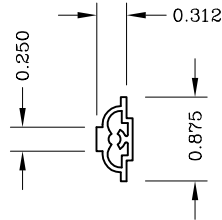

Applied Grid Options

Profile  
990394/990392

[ Use 990392 With  
990899 Or 990388  
Grid Frame ]

Profile  
990302

Profile  
990393/990391

[ Use 990391 With  
990899 Or 990388  
Grid Frame ]

Profile  
990300

Profile  
990299

Profile  
990301

[ Use Only With  
990343, 999412 Or  
999402  
Grid Frame ]

Concaved  
990364

Muntin In Glass

Contoured  
8mm x 25mm  
950140