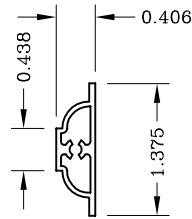

Applied Grid Options

Profile  
990394/990392

[ Use 990392 With  
990899 Or 990388  
Grid Frame ]

Profile  
990302

Profile  
990393/990391

[ Use 990391 With  
990899 Or 990388  
Grid Frame ]

Profile  
990300

Profile  
990299

Profile  
990301

[ Use Only With  
990343, 999412 Or  
999402  
Grid Frame ]

Concaved  
990364

Muntin In Glass

Contoured  
8mm x 25mm  
950140