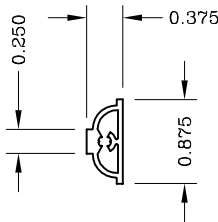

Applied Grid Options

Profile  
990394/990392

[ Use 990392 With  
990899 Or 990388  
Grid Frame ]

Profile  
990302

Profile  
990393/990391

[ Use 990391 With  
990899 Or 990388  
Grid Frame ]

Profile  
990300

Profile  
990299

Profile  
990301

[ Use Only With  
990343, 999412 Or  
999402  
Grid Frame ]

Concaved  
990364

Muntin In Glass

Contoured  
8mm x 25mm  
950140