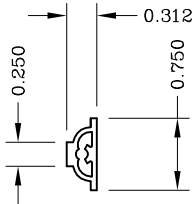

Applied Grid Options

Profile  
990394/990392

[ Use 990392 With  
990899 Or 990388  
Grid Frame ]

Profile  
990302

Profile  
990393/990391

[ Use 990391 With  
990899 Or 990388  
Grid Frame ]

Profile  
990300

Profile  
990299

Profile  
990301

[ Use Only With  
990343, 999412 Or  
999402  
Grid Frame ]

Concaved  
990364

Muntin In Glass

Contoured  
8mm x 25mm  
950140