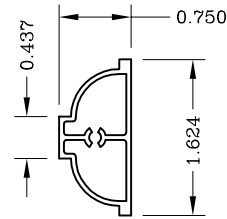

Applied Grid Options

Profile  
990394/990392

[ Use 990392 With  
990899 Or 990388  
Grid Frame ]

Profile  
990302

Profile  
990393/990391

[ Use 990391 With  
990899 Or 990388  
Grid Frame ]

Profile  
990300

Profile  
990299

Profile  
990301

[ Use Only With  
990343, 999412 Or  
999402  
Grid Frame ]

Concaved  
990364

Muntin In Glass

Contoured  
8mm x 25mm  
950140