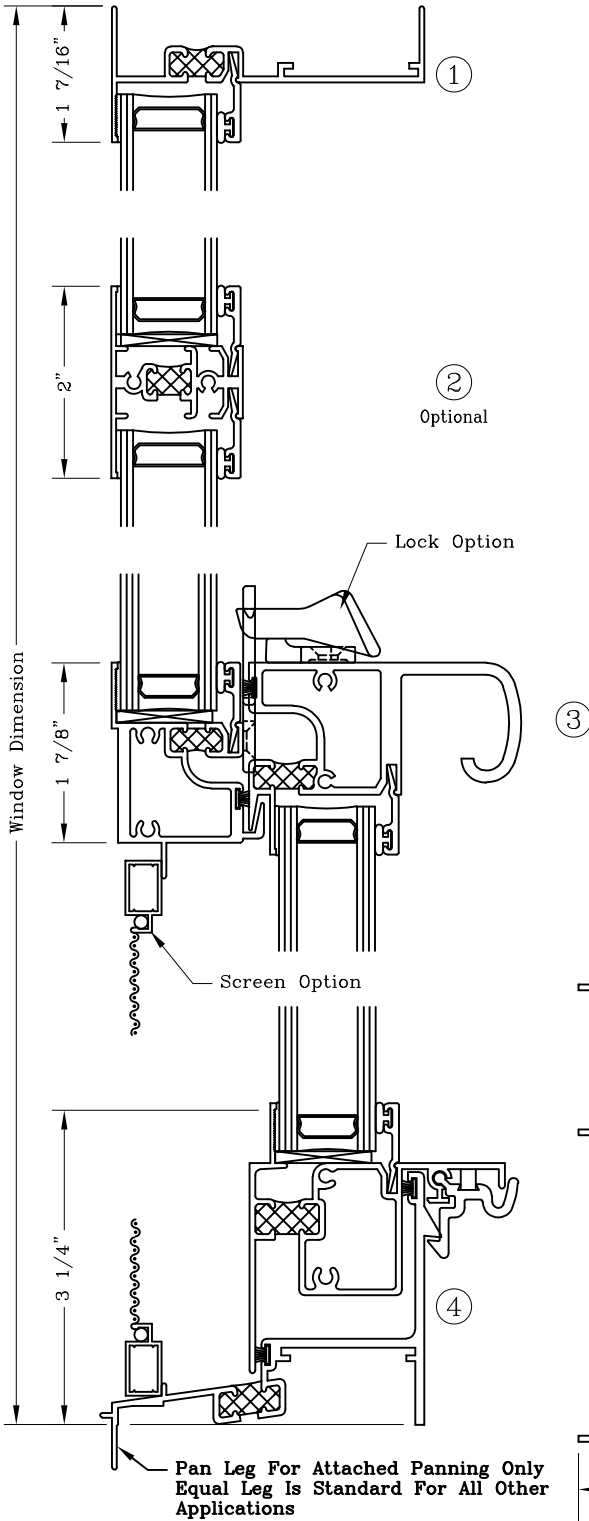

Single Hung Side Load - 3 1/4" W/O Screen Track

Series: 2000

Manufacturing Code: 2001

Drawing 1/2 Scale - For Custom Size Drawing Contact Graham

Note: Sealant Not Shown On Details. Refer To General Installation Instructions.

ELEVATION

Optional True Muntin Available For Fixed Lite And Operable Sash