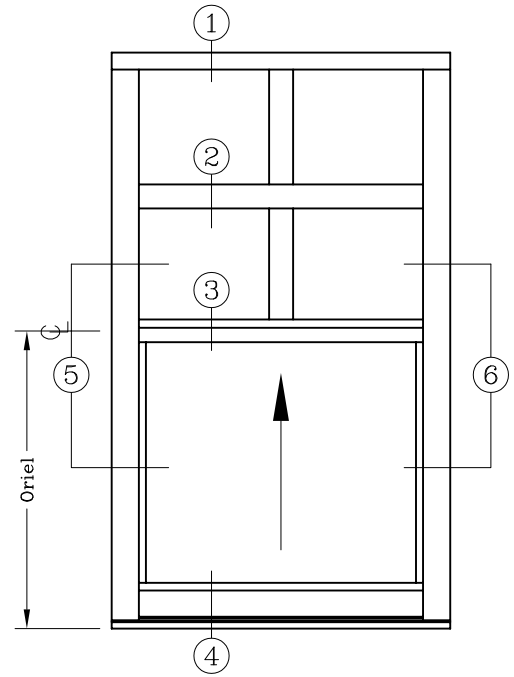

Single Hung Side Load - 3 1/4" W/O Screen Track

Series: 2000

Manufacturing Code: 2001

Drawing 1/2 Scale - For Custom Size Drawing Contact Graham

Note: Sealant Not Shown On Details. Refer To General Installation Instructions.

ELEVATION

Optional True Muntin Available For Fixed Lite And Operable Sash