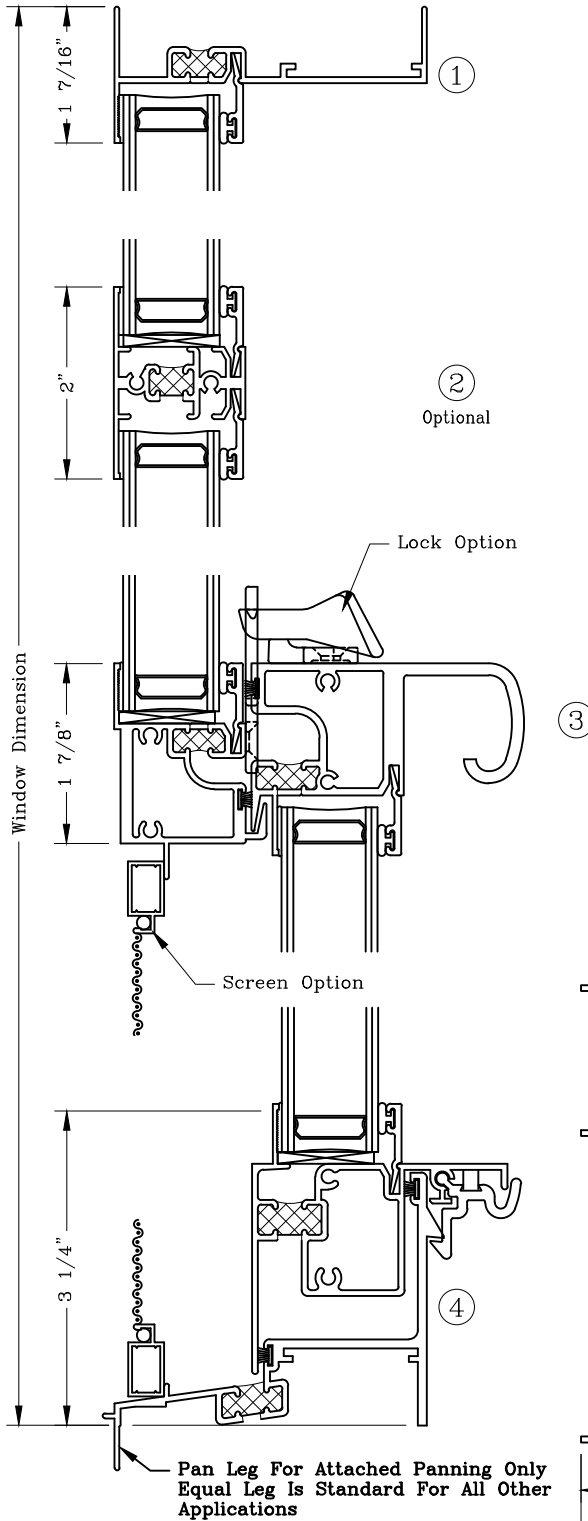

Single Hung Side Load - 3 1/4" W/O Screen Track

Series: 2000

Manufacturing Code: 2001

Drawing 1/2 Scale - For Custom Size Drawing Contact Graham

Note: Sealant Not Shown On Details. Refer To General Installation Instructions.

ELEVATION

Optional True Muntin Available For Fixed Lite And Operable Sash