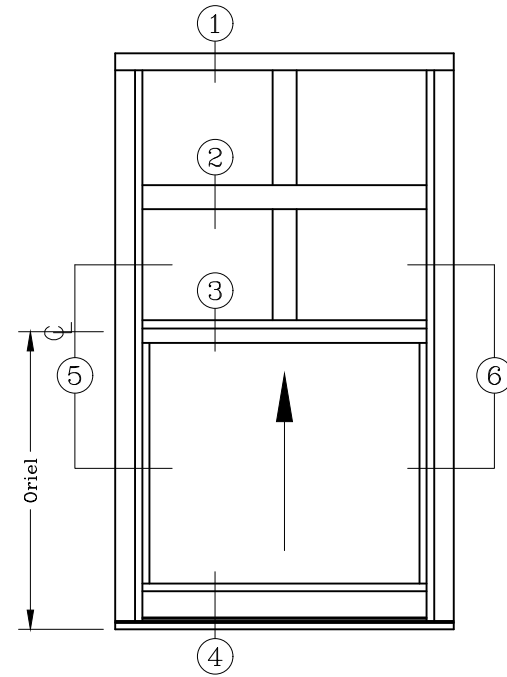

Single Hung Side Load - 3 1/4" W/O Screen Track

Series: 2000

Manufacturing Code: 2001

Drawing 1/2 Scale - For Custom Size Drawing Contact Graham

Note: Sealant Not Shown On Details. Refer To General Installation Instructions.

ELEVATION

Optional True Muntin Available For Fixed Lite And Operable Sash