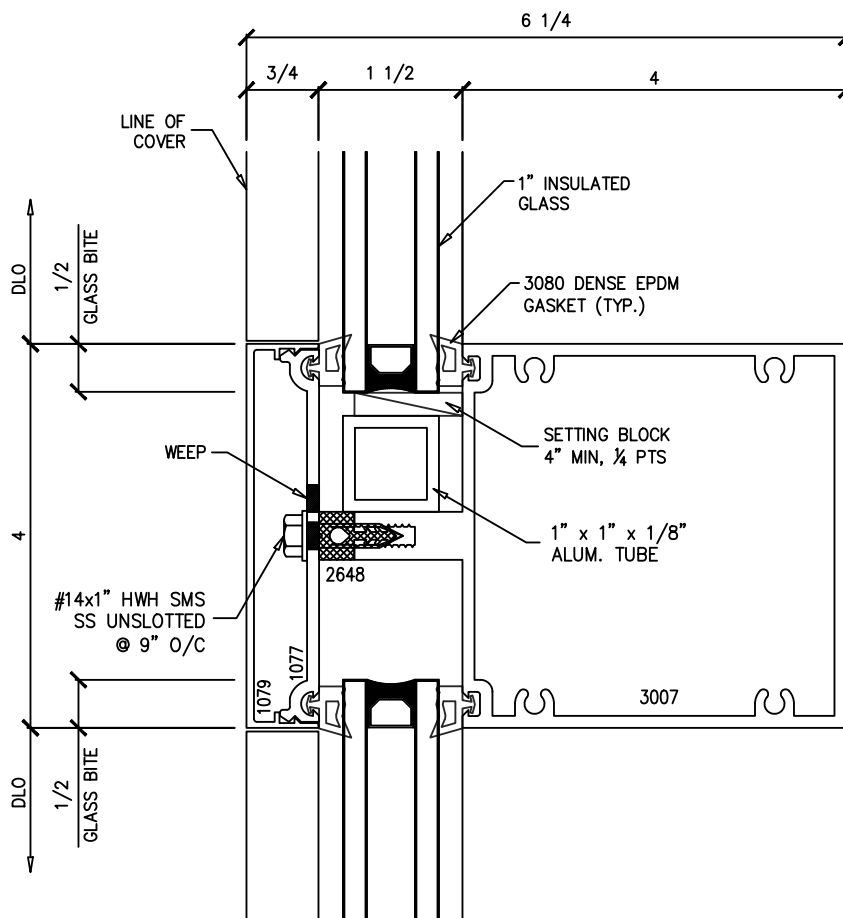

2-1/2" x 6"
 Curtain Wall
 Series: 2506C
 Detail L

Drawing 1/2 Scale - For Custom Size Drawing Contact Graham

Note: Consult Technical Services At Factory For Sealing Procedures.

(L) 4" Horizontal

[Back to Typical Elevation](#)