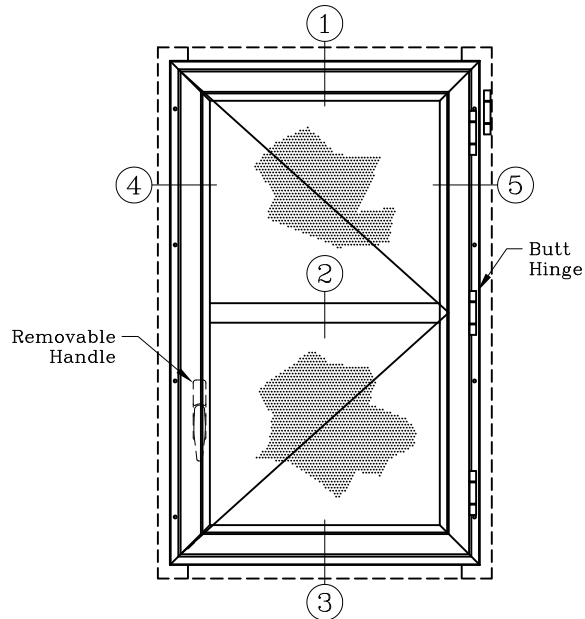

Security Screens – Perforated Flat Mount Frame On 6500 Casement Inswing

Series: 8600H Manufacturing Code: 8601H

Drawing 1/2 Scale – For Custom Size Drawing Contact Graham

Note: Sealant Not Shown On Details. Consult Technical Services At Factory For Sealing Procedures.

ELEVATION

Extended Leg Frame On Casement Inswing Shown
(Viewed From Exterior)
(Refer To Chart For Other Series)

Series Flat Frame Application	
Series	Frame
1400	Extended Leg Frames
1500	Extended Leg Frames
2200	Single Hung And Retrofit
2500	Retrofit
3000	Retrofit
6500	Extended Leg Frames
6800	Extended Leg Frames