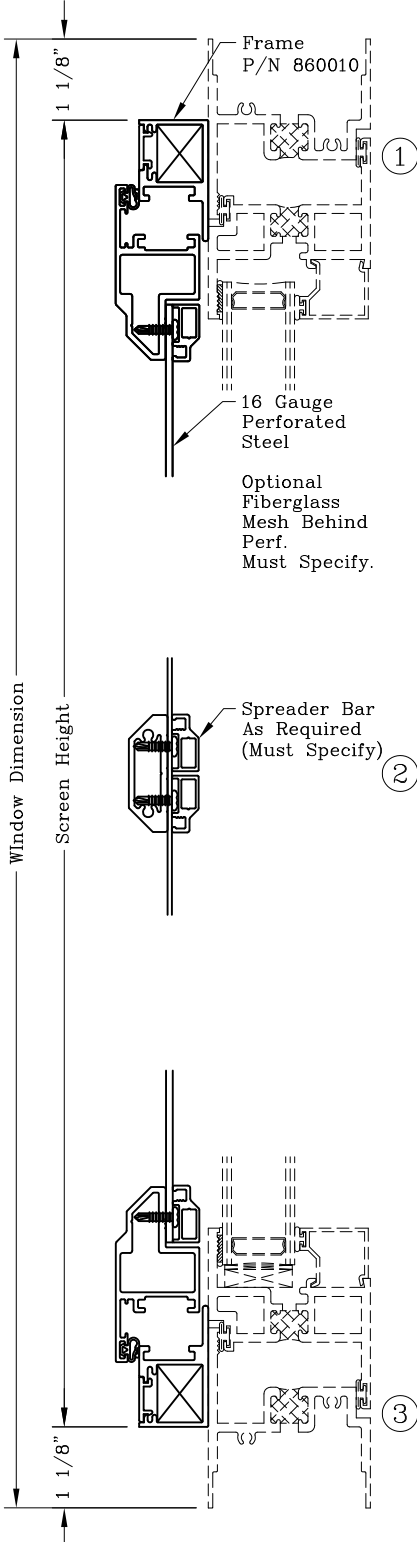

Security Screens – Perforated Flat Mount Frame On 6500 Casement Inswing

Series: 8600H Manufacturing Code: 8601H

Drawing 1/2 Scale – For Custom Size Drawing Contact Graham

Note: Sealant Not Shown On Details. Consult Technical Services At Factory For Sealing Procedures.

ELEVATION

Extended Leg Frame On Casement Inswing Shown
(Viewed From Exterior)
(Refer To Chart For Other Series)

Series Flat Frame Application	
Series	Frame
1400	Extended Leg Frames
1500	Extended Leg Frames
2200	Single Hung And Retrofit
2500	Retrofit
3000	Retrofit
6500	Extended Leg Frames
6800	Extended Leg Frames