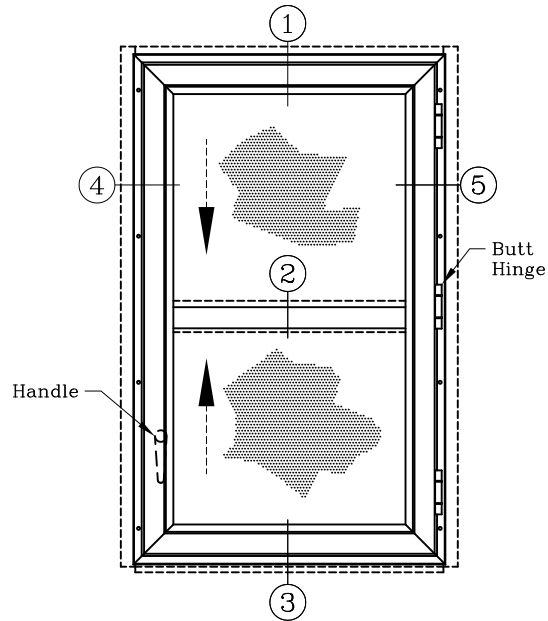

Security Screens – Perforated

2200 Frame

On 2200 Double Hung

Series: 8600H

Manufacturing Code: 8602H

Drawing 1/2 Scale – For Custom Size Drawing Contact Graham

Note: Sealant Not Shown On Details. Consult Technical Services At Factory For Sealing Procedures.

ELEVATION
 Frame With Screen Track
 On Double Hung Shown
 (Viewed From Exterior)