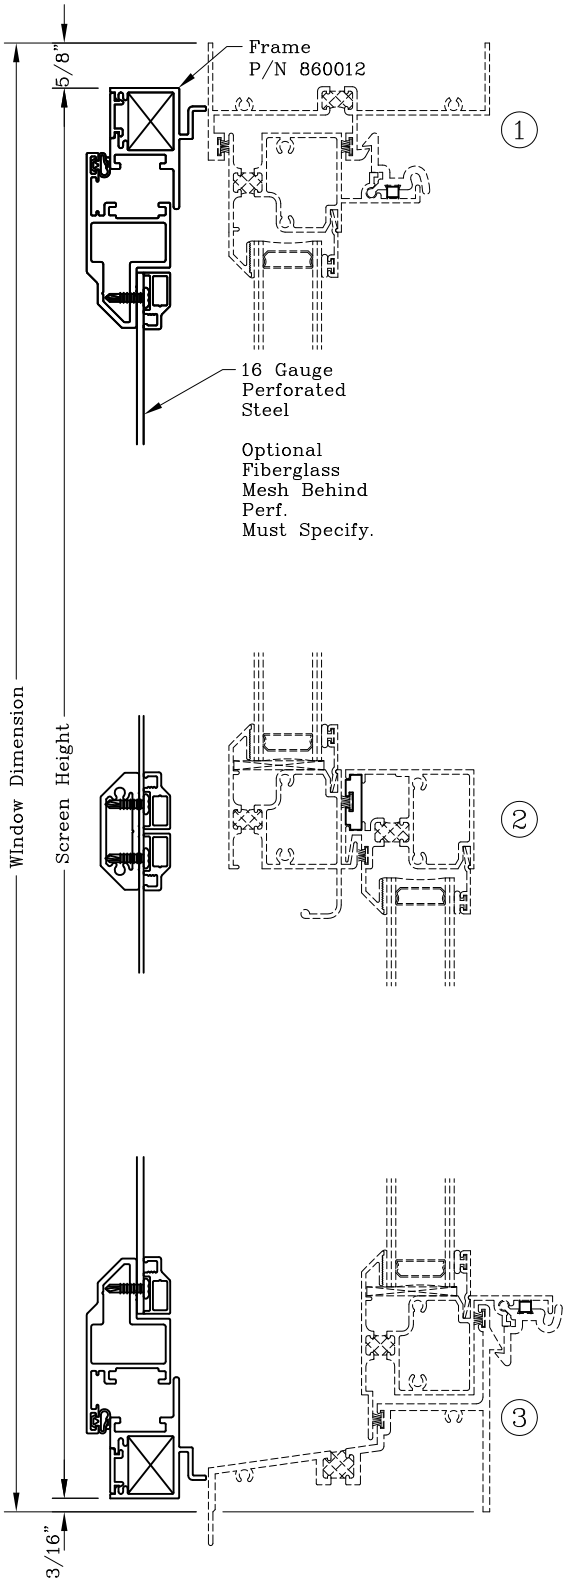

Security Screens – Perforated

2200 Frame

On 2200 Double Hung

Series: 8600H

Manufacturing Code: 8602H

Drawing 1/2 Scale – For Custom Size Drawing Contact Graham

Note: Sealant Not Shown On Details. Consult Technical Services At Factory For Sealing Procedures.

ELEVATION
 Frame With Screen Track
 On Double Hung Shown
 (Viewed From Exterior)