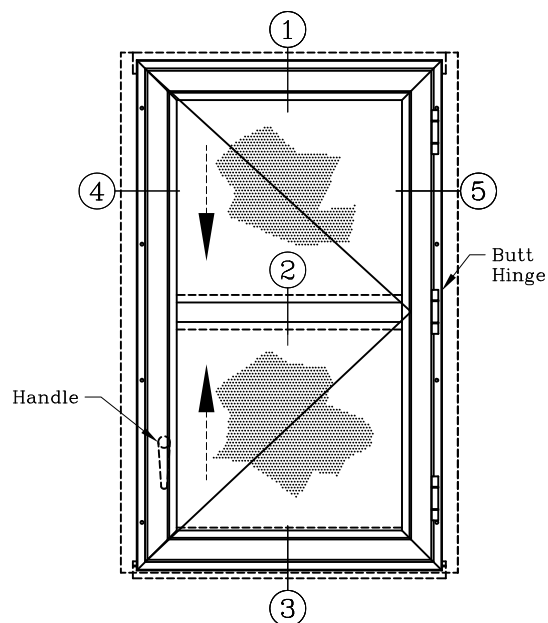

Security Screens – Perforated

2500 Frame

On 2500 Double Hung

Series: 8600H

Manufacturing Code: 8603H

Drawing 1/2 Scale – For Custom Size Drawing Contact Graham

Note: Sealant Not Shown On Details. Consult Technical Services At Factory For Sealing Procedures.

ELEVATION

Frame With Screen Track On Double Hung Shown
(Viewed From Exterior)
(Refer To Chart For Other Series)

Series For Flat Frame Application	
Series	Frame
2000	Single Hung With Screen Track
2500	Block & Tackle or Class '5" Balances With Screen Track
3000	With Screen Track