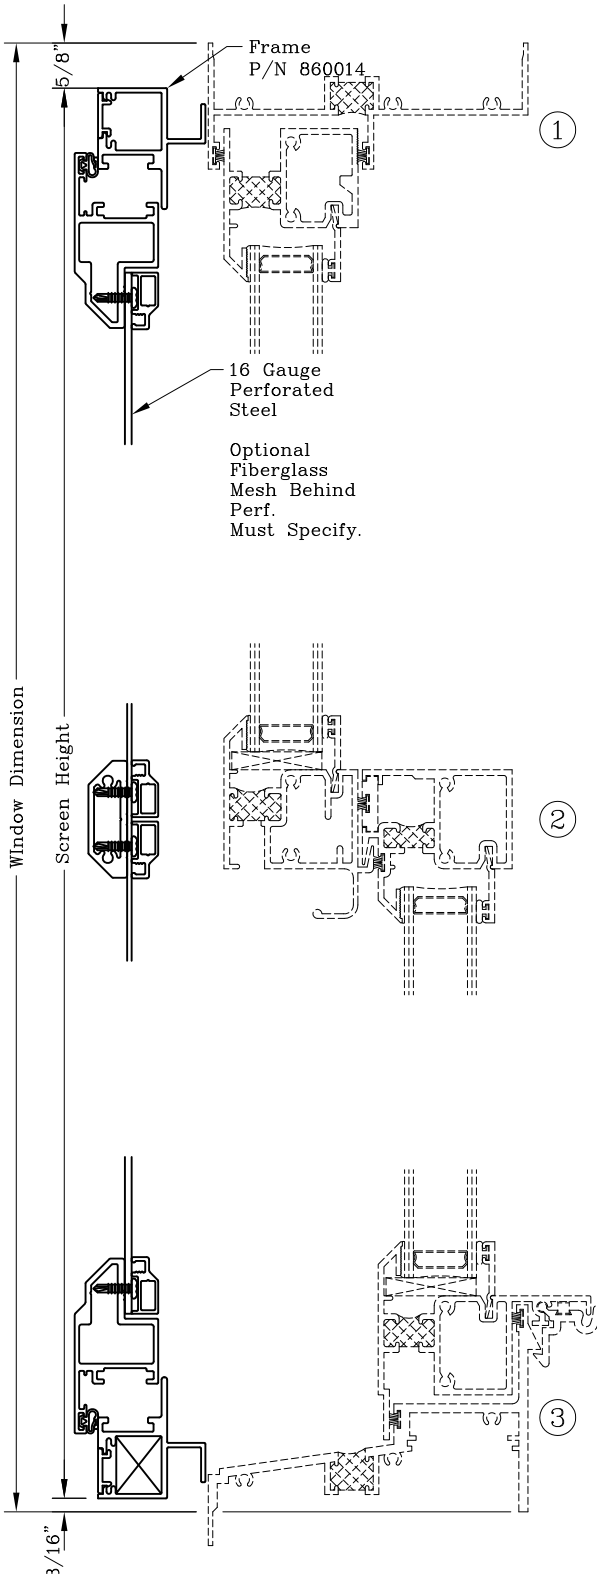

Security Screens – Perforated

2500 Frame

On 2500 Double Hung

Series: 8600H

Manufacturing Code: 8603H

Drawing 1/2 Scale – For Custom Size Drawing Contact Graham

Note: Sealant Not Shown On Details. Consult Technical Services At Factory For Sealing Procedures.

ELEVATION

Frame With Screen Track On Double Hung Shown
(Viewed From Exterior)
(Refer To Chart For Other Series)

Series For Flat Frame Application	
Series	Frame
2000	Single Hung With Screen Track
2500	Block & Tackle or Class '5" Balances With Screen Track
3000	With Screen Track