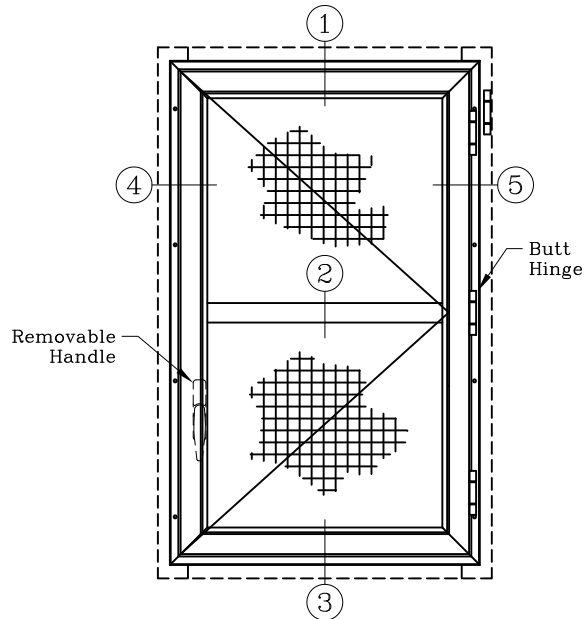

Security Screens – Mesh Flat Mount Frame On 6500 Casement Inswing

Series: 8600H Manufacturing Code: 8604H

Drawing 1/2 Scale – For Custom Size Drawing Contact Graham

Note: Sealant Not Shown On Details. Consult Technical Services At Factory For Sealing Procedures.