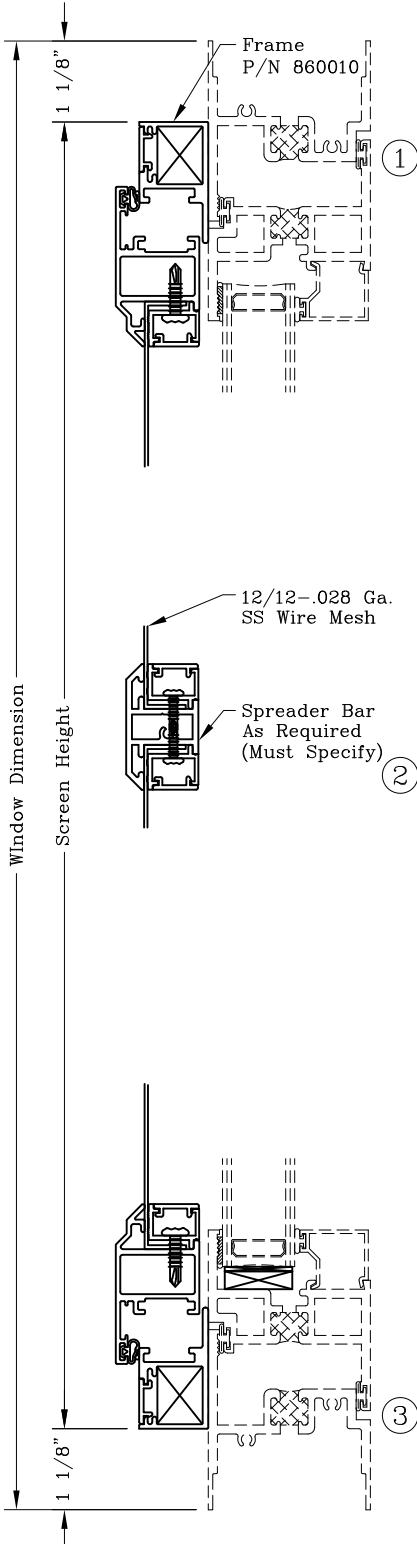

Security Screens – Mesh Flat Mount Frame On 6500 Casement Inswing

Series: 8600H Manufacturing Code: 8604H

Drawing 1/2 Scale – For Custom Size Drawing Contact Graham

Note: Sealant Not Shown On Details. Consult Technical Services At Factory For Sealing Procedures.

ELEVATION

Extended Leg Frame On Casement Inswing Shown
(Viewed From Exterior)
(Refer To Chart For Other Series)

Series For Flat Frame Application	
Series	Frame
1400	Extended Leg Frames
1500	Extended Leg Frames
2200	Single Hung And Retrofit
2500	Retrofit
3000	Retrofit
6500	Extended Leg Frames
6800	Extended Leg Frames