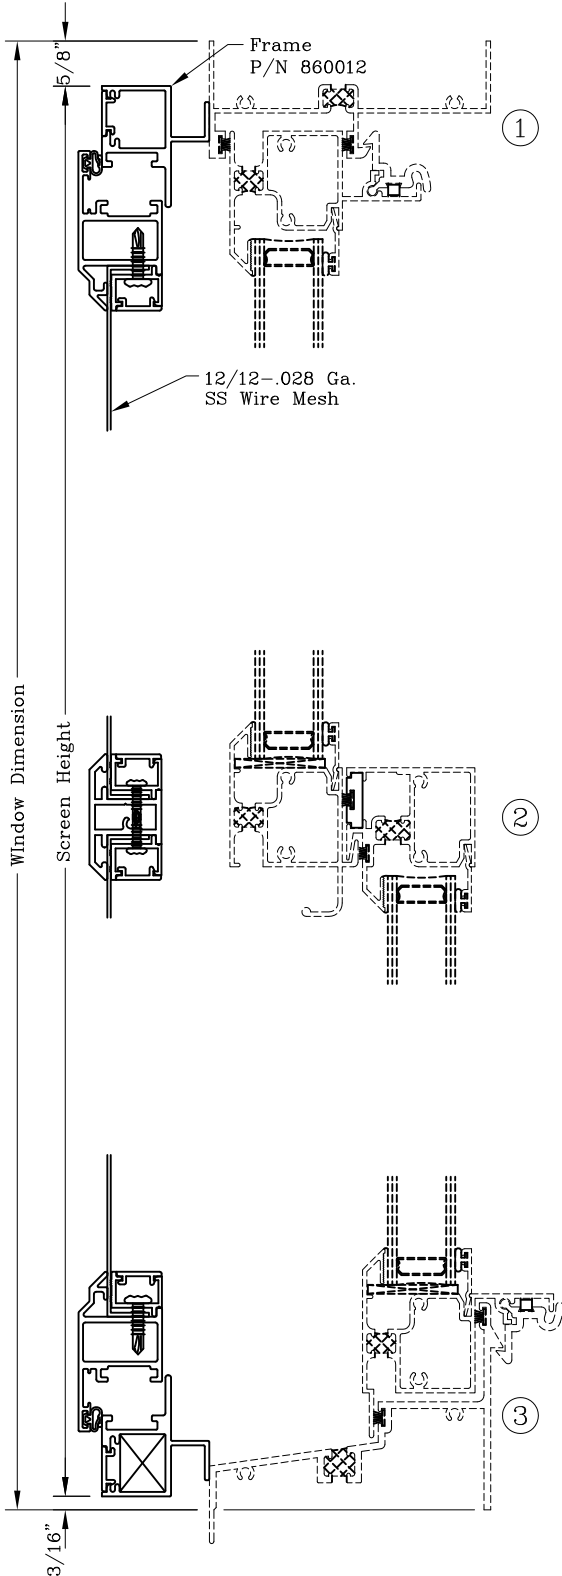

# Security Screens – Mesh

2200 Frame

On 2200 Double Hung

Series: 8600H

Manufacturing Code: 8605H

Drawing 1/2 Scale – For Custom Size Drawing Contact Graham

Note: Sealant Not Shown On Details. Consult Technical Services At Factory For Sealing Procedures.

### ELEVATION

Frame With Screen Track  
On Double Hung Shown  
(Viewed From Exterior)