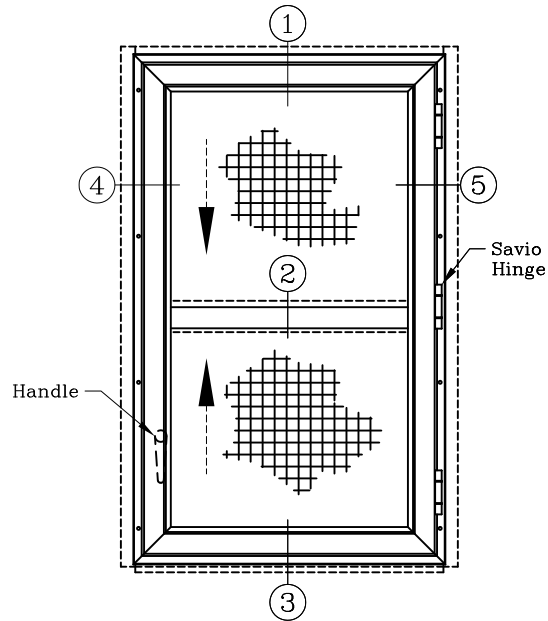

# Security Screens – Mesh

2200 Frame

On 2200 Double Hung

Series: 8600H

Manufacturing Code: 8605H

Drawing 1/2 Scale – For Custom Size Drawing Contact Graham

Note: Sealant Not Shown On Details. Consult Technical Services At Factory For Sealing Procedures.

### ELEVATION

Frame With Screen Track  
On Double Hung Shown  
(Viewed From Exterior)