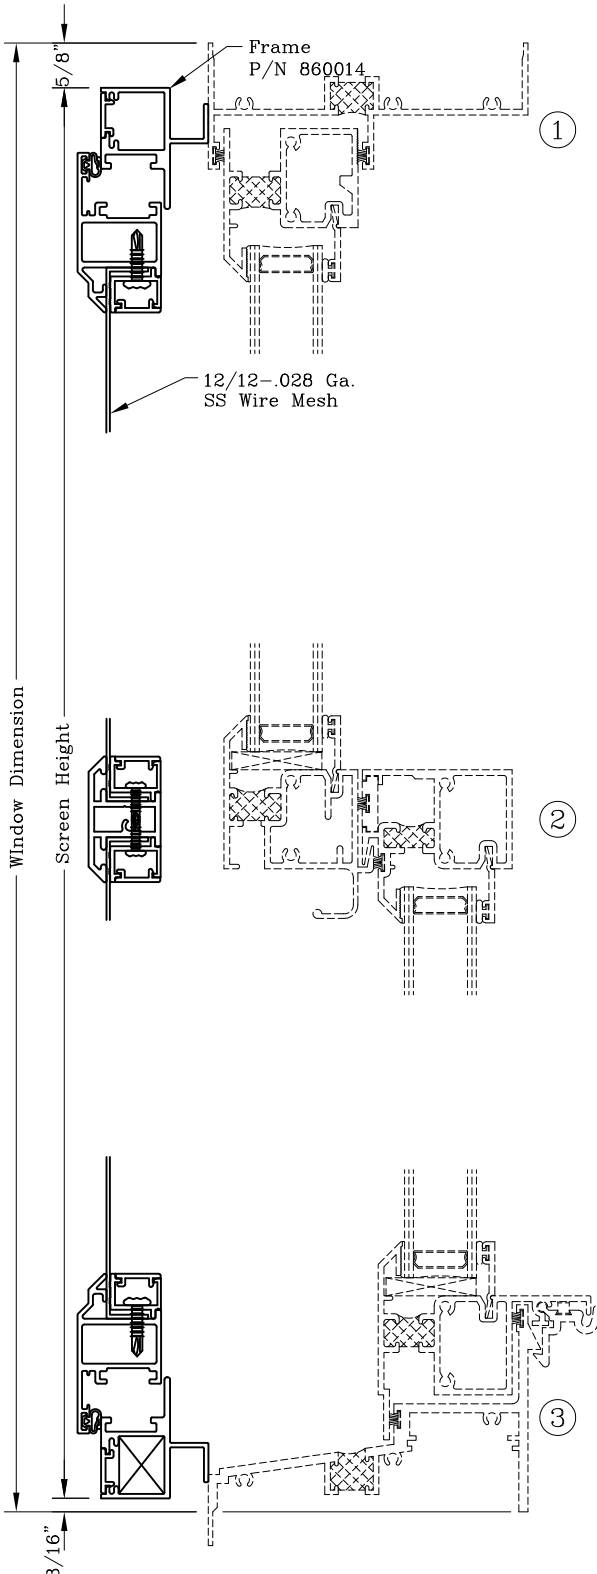

Security Screens – Mesh

2500 Frame

On 2500 Double Hung

Series: 8600H

Manufacturing Code: 8606H

Drawing 1/2 Scale – For Custom Size Drawing Contact Graham

Note: Sealant Not Shown On Details. Consult Technical Services At Factory For Sealing Procedures.

ELEVATION

Frame With Screen Track On Double Hung Shown
(Viewed From Exterior)
(Refer To Chart For Other Series)

Series For Flat Frame Application	
Series	Frame
2000	Single Hung With Screen Track
2500	Block & Tackle or Class '5" Balances With Screen Track
3000	With Screen Track