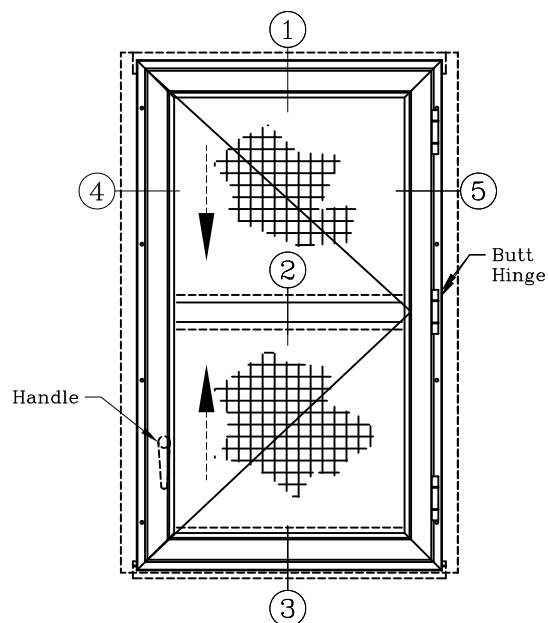

Security Screens – Mesh

2500 Frame

On 2500 Double Hung

Series: 8600H

Manufacturing Code: 8606H

Drawing 1/2 Scale – For Custom Size Drawing Contact Graham

Note: Sealant Not Shown On Details. Consult Technical Services At Factory For Sealing Procedures.

ELEVATION

Frame With Screen Track On Double Hung Shown
(Viewed From Exterior)
(Refer To Chart For Other Series)

Series For Flat Frame Application	
Series	Frame
2000	Single Hung With Screen Track
2500	Block & Tackle or Class '5" Balances With Screen Track
3000	With Screen Track