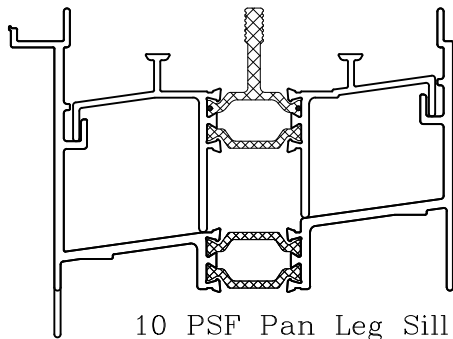

Horizontal Slider – 4”

Frame Options

10 PSF Sills

Series: GT0200

Manufacturing Code: GT0214

Drawing 1/2 Scale – For Custom Size Drawing Contact Graham

Note: Sealant Not Shown On Details. Refer To General Installation Instructions.

10 PSF Equal Leg Sill
With Screen Track

Detail Scale 1:4

Detail Scale 1:4

10 PSF Pan Leg Sill

Detail Scale 1:4

Detail Scale 1:4