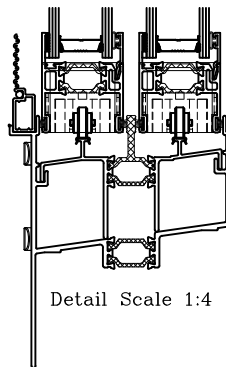

# Horizontal Slider - 4"

Frame Options

12 PSF Sills

Series: GT0200

Manufacturing Code: GT0216

Drawing 1/2 Scale - For Custom Size Drawing Contact Graham

Note: Sealant Not Shown On Details. Refer To General Installation Instructions.

12 PSF Equal Leg Sill  
With Screen Track

Detail Scale 1:4

Detail Scale 1:4

12 PSF Pan Leg Sill  
With Screen Track

Detail Scale 1:4

Detail Scale 1:4

12 PSF 2" Flange Sill  
With Screen Track

Detail Scale 1:4

Detail Scale 1:4