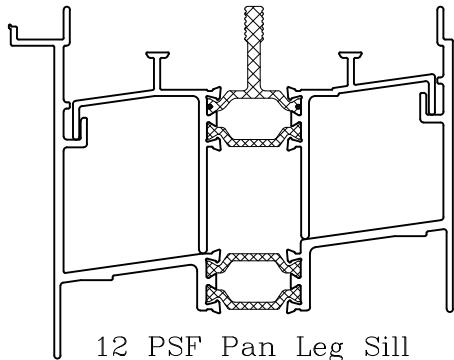

# Horizontal Slider - 4"

Frame Options

12 PSF Sills

Series: GT0200

Manufacturing Code: GT0216

Drawing 1/2 Scale - For Custom Size Drawing Contact Graham

Note: Sealant Not Shown On Details. Refer To General Installation Instructions.

12 PSF Equal Leg Sill  
With Screen Track

Detail Scale 1:4

Detail Scale 1:4

12 PSF Pan Leg Sill  
With Screen Track

Detail Scale 1:4

Detail Scale 1:4

12 PSF 2" Flange Sill  
With Screen Track

Detail Scale 1:4

Detail Scale 1:4