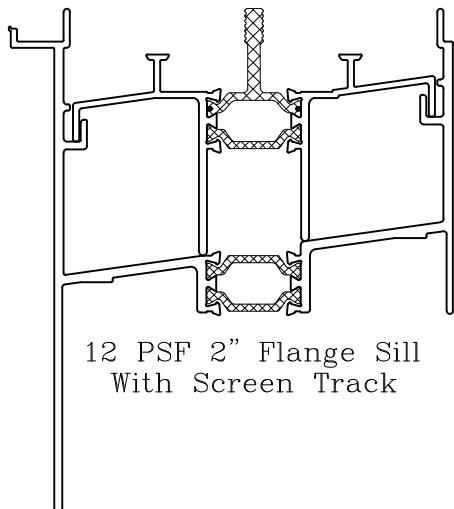

# Horizontal Slider - 4"

Frame Options

12 PSF Sills

Series: GT0200

Manufacturing Code: GT0216

Drawing 1/2 Scale - For Custom Size Drawing Contact Graham

Note: Sealant Not Shown On Details. Refer To General Installation Instructions.

12 PSF Equal Leg Sill  
With Screen Track

Detail Scale 1:4

Detail Scale 1:4

12 PSF Pan Leg Sill  
With Screen Track

Detail Scale 1:4

Detail Scale 1:4

12 PSF 2" Flange Sill  
With Screen Track

Detail Scale 1:4

Detail Scale 1:4