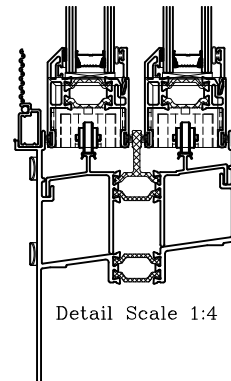

# Horizontal Slider - 4"

Frame Options

12 PSF Sills

Series: GT0200

Manufacturing Code: GT0216

Drawing 1/2 Scale - For Custom Size Drawing Contact Graham

Note: Sealant Not Shown On Details. Refer To General Installation Instructions.

12 PSF Equal Leg Sill  
With Screen Track

Detail Scale 1:4

Detail Scale 1:4

12 PSF Pan Leg Sill  
With Screen Track

Detail Scale 1:4

Detail Scale 1:4

12 PSF 2" Flange Sill  
With Screen Track

Detail Scale 1:4

Detail Scale 1:4