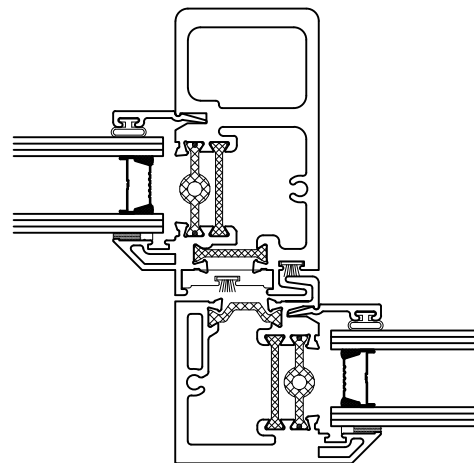

## Frame Options

Meeting Rails – AW 40 Rated

Series: GT0200      Manufacturing Code: GT0222

Drawing 1/2 Scale – For Custom Size Drawing Contact Graham

Note: Sealant Not Shown On Details. Refer To General Installation Instructions.

1 1/4" IG Non Historic  
AW 40 Rated  
OX – Shown  
XO – Opposite

1 1/4" IG Non Historic  
AW 40 Rated  
OXO Left Slide – Shown  
OXO Right Slide – Opposite

1" IG Historic  
AW 40 Rated  
OX – Shown  
XO – Opposite

1" IG Historic  
AW 40 Rated  
OXO Left Slide – Shown  
OXO Right Slide – Opposite

Graham Architectural Products reserves the right to change, add, cancel, remove or otherwise modify the details illustrated without prior notice.