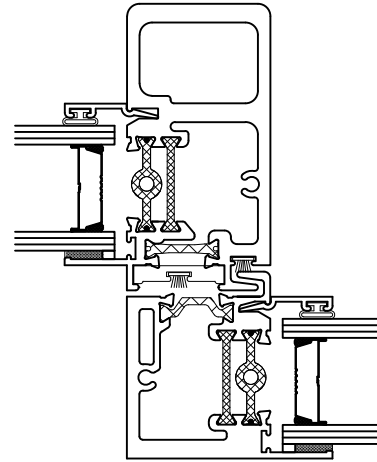

## Frame Options

Meeting Rails – AW 40 Rated

Series: GT0200      Manufacturing Code: GT0222

Drawing 1/2 Scale – For Custom Size Drawing Contact Graham

Note: Sealant Not Shown On Details. Refer To General Installation Instructions.

1 1/4" IG Non Historic  
AW 40 Rated  
OX – Shown  
XO – Opposite

1 1/4" IG Non Historic  
AW 40 Rated  
OXO Left Slide – Shown  
OXO Right Slide – Opposite

1" IG Historic  
AW 40 Rated  
OX – Shown  
XO – Opposite

1" IG Historic  
AW 40 Rated  
OXO Left Slide – Shown  
OXO Right Slide – Opposite

Graham Architectural Products reserves the right to change, add, cancel, remove or otherwise modify the details illustrated without prior notice.