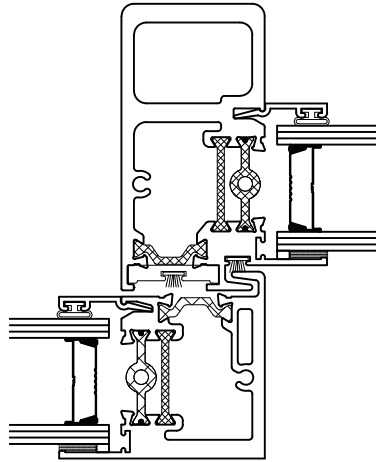

# Horizontal Slider – 4”

## Frame Options

Meeting Rails – AW 40 Rated

Series: GT0200      Manufacturing Code: GT0222

Drawing 1/2 Scale – For Custom Size Drawing Contact Graham

Note: Sealant Not Shown On Details. Refer To General Installation Instructions.

1 1/4" IG Non Historic  
AW 40 Rated  
OX – Shown  
XO – Opposite

1 1/4" IG Non Historic  
AW 40 Rated  
OXO Left Slide – Shown  
OXO Right Slide – Opposite

1" IG Historic  
AW 40 Rated  
OX – Shown  
XO – Opposite

1" IG Historic  
AW 40 Rated  
OXO Left Slide – Shown  
OXO Right Slide – Opposite

Graham Architectural Products reserves the right to change, add, cancel, remove or otherwise modify the details illustrated without prior notice.