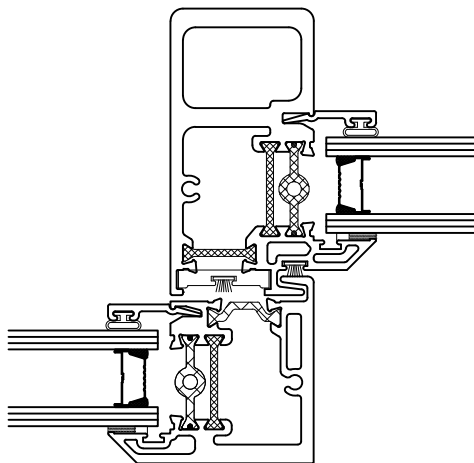

## Frame Options

Meeting Rails – AW 40 Rated

Series: GT0200      Manufacturing Code: GT0222

Drawing 1/2 Scale – For Custom Size Drawing Contact Graham

Note: Sealant Not Shown On Details. Refer To General Installation Instructions.

1 1/4" IG Non Historic  
AW 40 Rated  
OX – Shown  
XO – Opposite

1 1/4" IG Non Historic  
AW 40 Rated  
OXO Left Slide – Shown  
OXO Right Slide – Opposite

1" IG Historic  
AW 40 Rated  
OX – Shown  
XO – Opposite

1" IG Historic  
AW 40 Rated  
OXO Left Slide – Shown  
OXO Right Slide – Opposite

Graham Architectural Products reserves the right to change, add, cancel, remove or otherwise modify the details illustrated without prior notice.