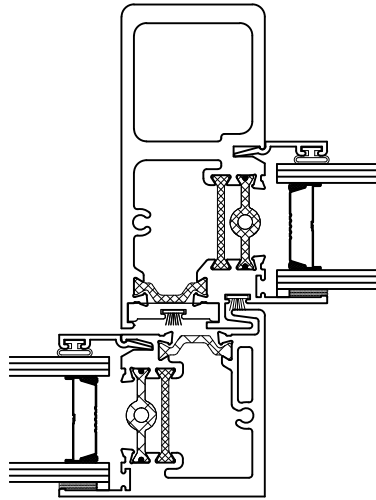

Horizontal Slider - 4"

Frame Options

Meeting Rails - AW 60 Rated

Series: GT0200 Manufacturing Code: GT0223

Drawing 1/2 Scale - For Custom Size Drawing Contact Graham

Note: Sealant Not Shown On Details. Refer To General Installation Instructions.

1 1/4" IG Non Historic
AW 60 Rated
OX - Shown
XO - Opposite

1 1/4" IG Non Historic
AW 60 Rated
OXO Left Slide - Shown
XO Right Slide - Opposite

1" IG Historic
AW 60 Rated
OX - Shown
XO - Opposite

1" IG Historic
AW 60 Rated
OXO Left Slide - Shown
XO Right Slide - Opposite