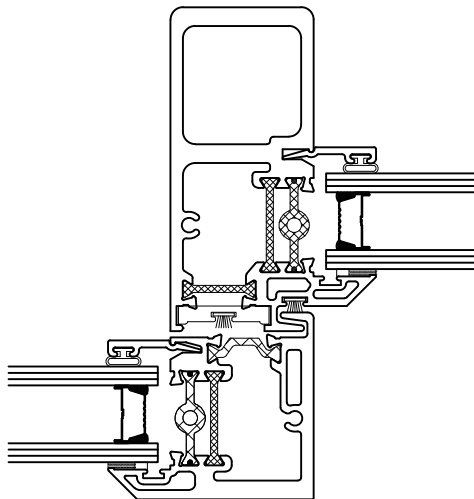

Horizontal Slider - 4"

Frame Options

Meeting Rails - AW 60 Rated

Series: GT0200 Manufacturing Code: GT0223

Drawing 1/2 Scale - For Custom Size Drawing Contact Graham

Note: Sealant Not Shown On Details. Refer To General Installation Instructions.

1 1/4" IG Non Historic
AW 60 Rated
OX - Shown
XO - Opposite

1 1/4" IG Non Historic
AW 60 Rated
OXO Left Slide - Shown
XO Right Slide - Opposite

1" IG Historic
AW 60 Rated
OX - Shown
XO - Opposite

1" IG Historic
AW 60 Rated
OXO Left Slide - Shown
XO Right Slide - Opposite