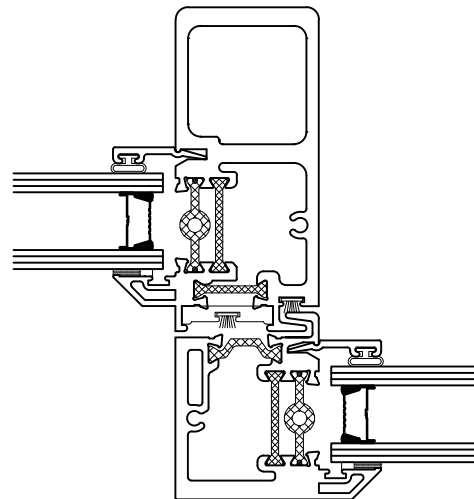

Horizontal Slider - 4"

Frame Options

Meeting Rails - AW 60 Rated

Series: GT0200 Manufacturing Code: GT0223

Drawing 1/2 Scale - For Custom Size Drawing Contact Graham

Note: Sealant Not Shown On Details. Refer To General Installation Instructions.

1 1/4" IG Non Historic
AW 60 Rated
OX - Shown
XO - Opposite

1 1/4" IG Non Historic
AW 60 Rated
OXO Left Slide - Shown
XO Right Slide - Opposite

1" IG Historic
AW 60 Rated
OX - Shown
XO - Opposite

1" IG Historic
AW 60 Rated
OXO Left Slide - Shown
XO Right Slide - Opposite