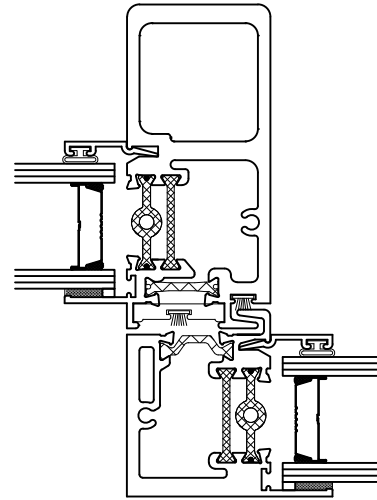

Horizontal Slider - 4"

Frame Options

Meeting Rails - AW 60 Rated

Series: GT0200 Manufacturing Code: GT0223

Drawing 1/2 Scale - For Custom Size Drawing Contact Graham

Note: Sealant Not Shown On Details. Refer To General Installation Instructions.

1 1/4" IG Non Historic
AW 60 Rated
OX - Shown
XO - Opposite

1 1/4" IG Non Historic
AW 60 Rated
OXO Left Slide - Shown
XO Right Slide - Opposite

1" IG Historic
AW 60 Rated
OX - Shown
XO - Opposite

1" IG Historic
AW 60 Rated
OXO Left Slide - Shown
XO Right Slide - Opposite