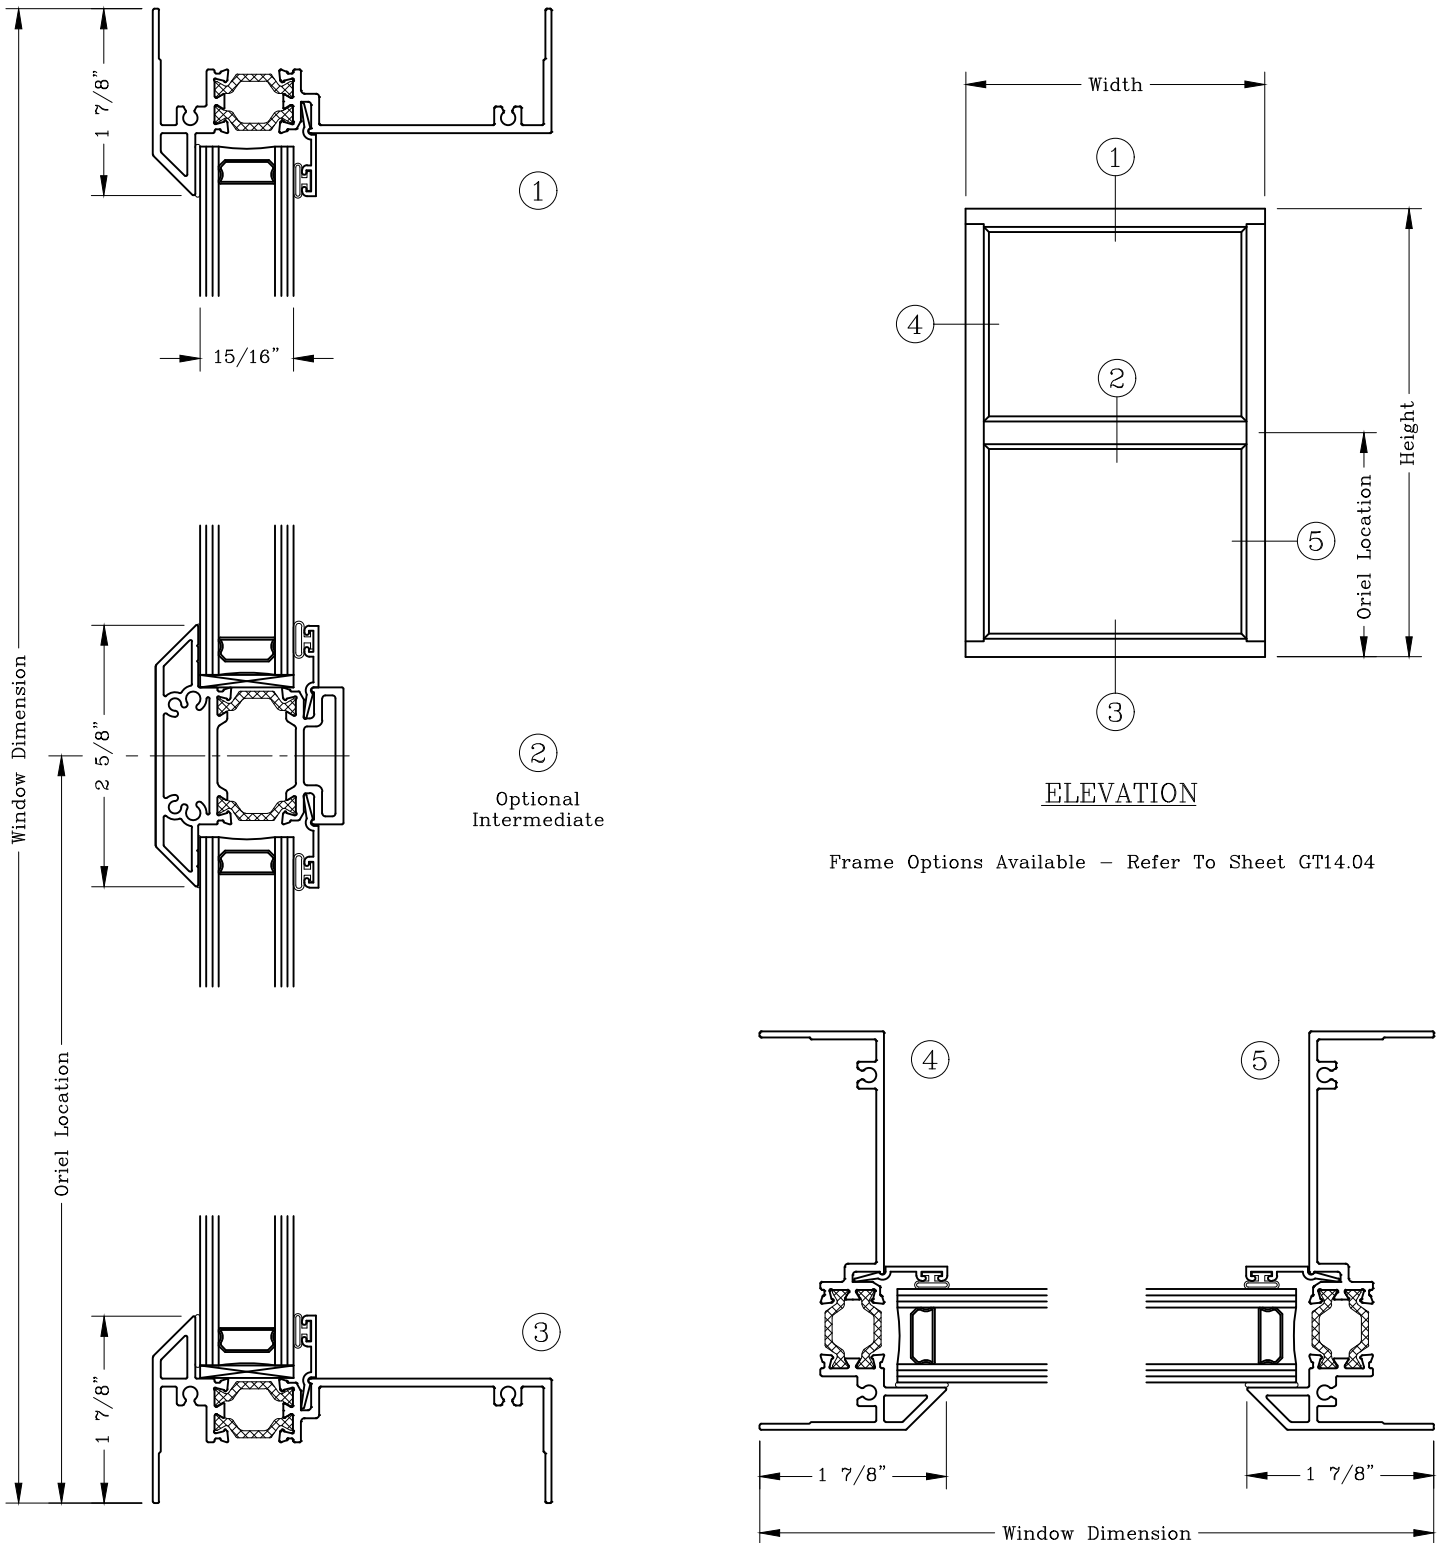

# Fixed – Historic Narrow – 4” Historic Glazing

Series: GT1400H      Manufacturing Code: GT1403

Drawing 1/2 Scale – For Custom Size Drawing Contact Graham

Note: Sealant Not Shown On Details. Refer To General Installation Instructions.