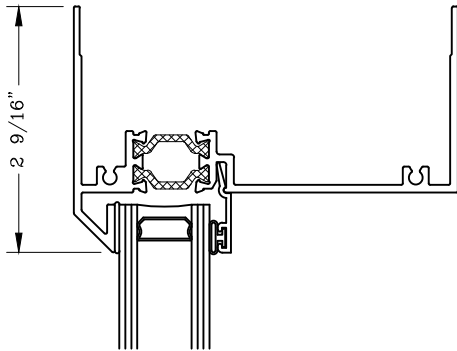

Single Hung Side Load Options – 4"

Series: GT2200

Manufacturing Code: GT2220

Drawing 1/2 Scale – For Custom Size Drawing Contact Graham

Note: Sealant Not Shown On Details. Refer To General Installation Instructions.

Frame Head Historic Single Hung
Shown With Bead – Glazed Insulated Glass
#220311

Frame Head Historic Single Hung
Shown With Bead – Glazed Insulated Glass
#220312

AW-PG70 Meeting Rail
With Screen Leg

AW-PG70 Meeting Rail
Without Screen Leg