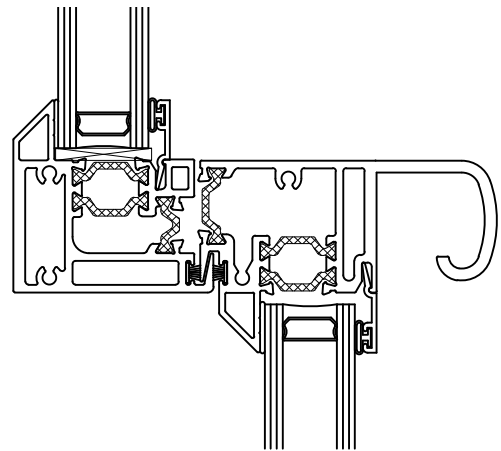

Single Hung Side Load Options – 4"

Series: GT2200

Manufacturing Code: GT2220

Drawing 1/2 Scale – For Custom Size Drawing Contact Graham

Note: Sealant Not Shown On Details. Refer To General Installation Instructions.

Frame Head Historic Single Hung
Shown With Bead – Glazed Insulated Glass
#220311

Frame Head Historic Single Hung
Shown With Bead – Glazed Insulated Glass
#220312

AW-PG70 Meeting Rail
With Screen Leg

AW-PG70 Meeting Rail
Without Screen Leg