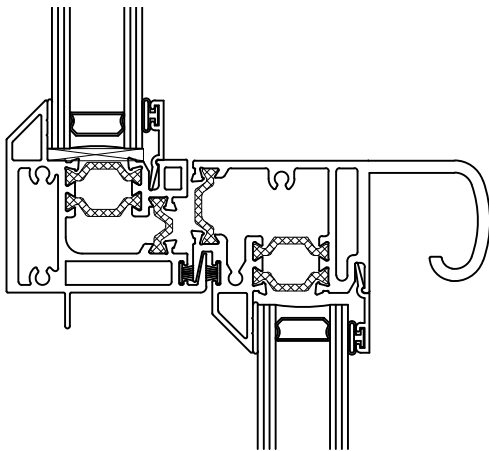

Single Hung Side Load Options – 4"

Series: GT2200

Manufacturing Code: GT2220

Drawing 1/2 Scale – For Custom Size Drawing Contact Graham

Note: Sealant Not Shown On Details. Refer To General Installation Instructions.

Frame Head Historic Single Hung
Shown With Bead – Glazed Insulated Glass
#220311

Frame Head Historic Single Hung
Shown With Bead – Glazed Insulated Glass
#220312

AW-PG70 Meeting Rail
With Screen Leg

AW-PG70 Meeting Rail
Without Screen Leg