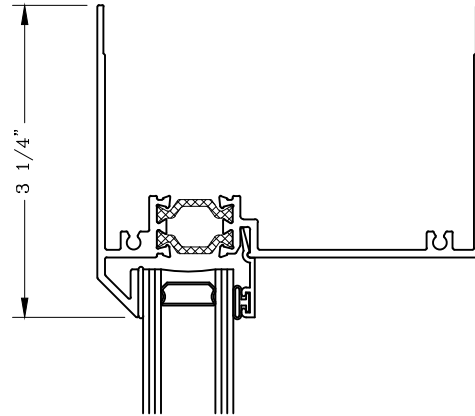

Single Hung Side Load Options – 4"

Series: GT2200

Manufacturing Code: GT2220

Drawing 1/2 Scale – For Custom Size Drawing Contact Graham

Note: Sealant Not Shown On Details. Refer To General Installation Instructions.

Frame Head Historic Single Hung
Shown With Bead – Glazed Insulated Glass
#220311

Frame Head Historic Single Hung
Shown With Bead – Glazed Insulated Glass
#220312

AW-PG70 Meeting Rail
With Screen Leg

AW-PG70 Meeting Rail
Without Screen Leg