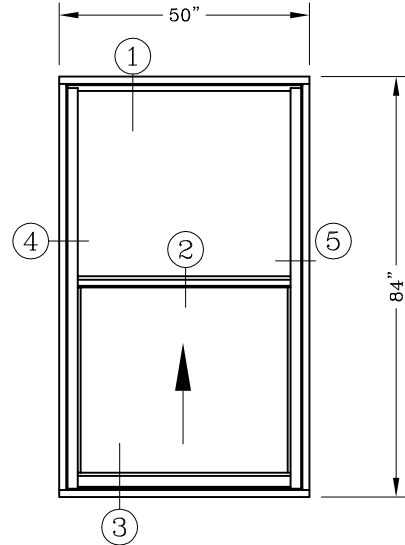

# Hurricane Impact – 3 1/4” Single Hung (Large Missile)

Series: HI2000

Manufacturing Code: HI2002

Drawing 1/2 Scale – For Custom Size Drawing Contact Graham

Note: Sealant Not Shown On Details. Consult Technical Services At Factory For Sealing Procedures.

ELEVATION  
50" x 84"

**INSTALLATION TYPES**  
1. Trim Clip At Head, Jambs  
and Sill.  
(Reference Test Report  
#1199.01-106-11)