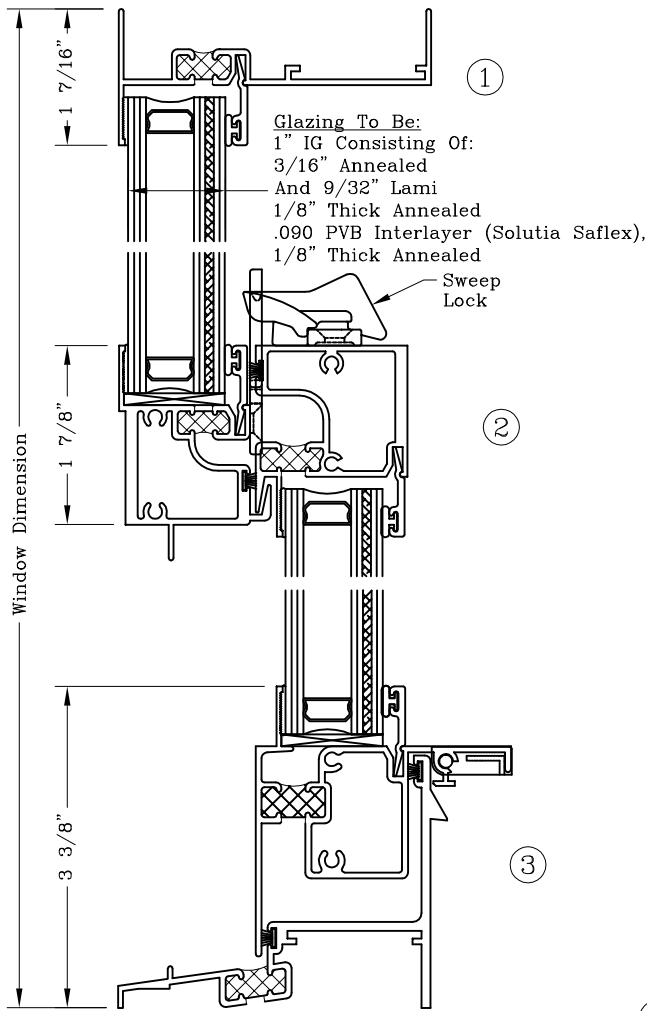

# Hurricane Impact – 3 1/4” Single Hung (Large Missile)

Series: HI2000

Manufacturing Code: HI2002

Drawing 1/2 Scale – For Custom Size Drawing Contact Graham

Note: Sealant Not Shown On Details. Consult Technical Services At Factory For Sealing Procedures.

ELEVATION  
50" x 84"

**INSTALLATION TYPES**  
1. Trim Clip At Head, Jambs  
and Sill.  
(Reference Test Report  
#1199.01-106-11)