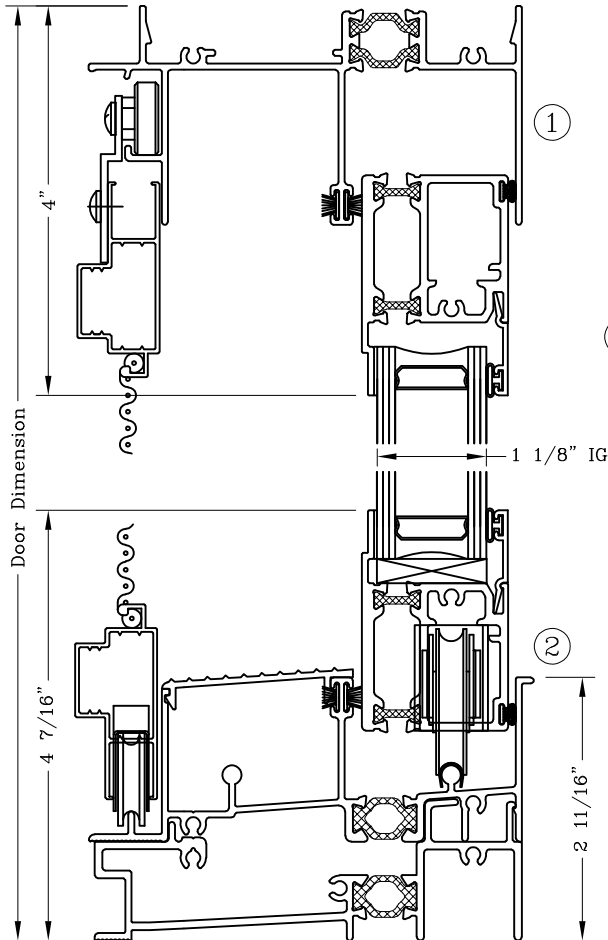

Sliding Glass Door - 4"

Series: S0900

Manufacturing Code: S0903

Drawing 1/2 Scale - For Custom Size Drawing Contact Graham

Note: Sealant Not Shown On Details. Consult Technical Services At Factory For Sealing Procedures.

ELEVATION

OXO - Shown w/ Panel Sliding Right
 OXO - Opposite w/ Panel Sliding Left

Note:

1. Reference Page S09.02 For Details #4, and #5.
2. Pull Hardware Default Color Is Black.