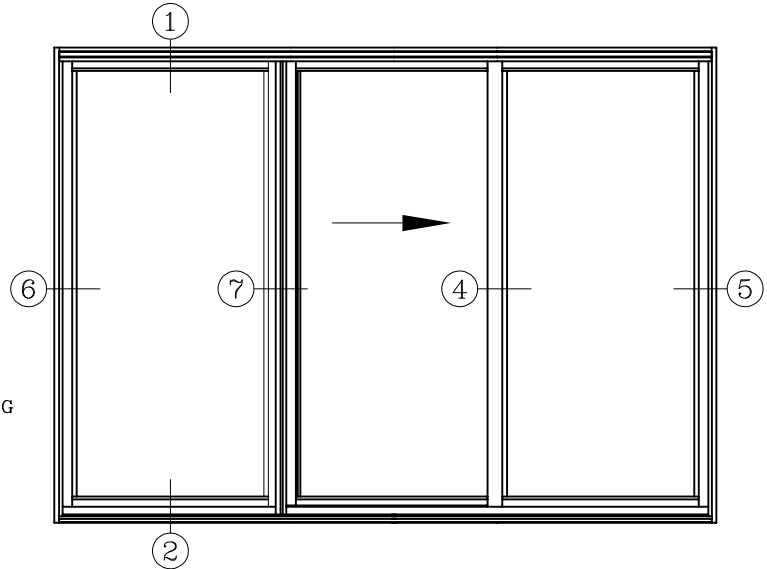

Sliding Glass Door - 4"

Series: S0900

Manufacturing Code: S0903

Drawing 1/2 Scale - For Custom Size Drawing Contact Graham

Note: Sealant Not Shown On Details. Consult Technical Services At Factory For Sealing Procedures.

ELEVATION

OXO - Shown w/ Panel Sliding Right
 OXO - Opposite w/ Panel Sliding Left

Note:

1. Reference Page S09.02 For Details #4, and #5.
2. Pull Hardware Default Color Is Black.