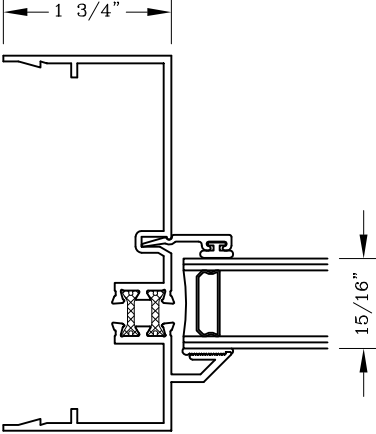

# Fixed Historic - 4" Frame Options

Series: S1400

Manufacturing Code: S1405

Drawing 1/2 Scale - For Custom Size Drawing Contact Graham

Note: Sealant Not Shown On Details. Refer To General Installation Instructions.

.080 Wall  
Extended Frame  
#140336

.080 Wall  
Self Mull Frame  
#140337

.125 Wall  
Equal Leg Sill  
#140322