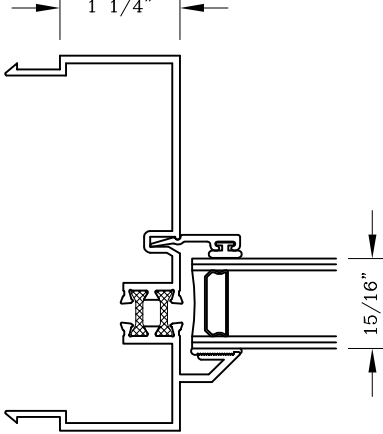

# Fixed Historic - 4" Frame Options

Series: S1400

Manufacturing Code: S1405

Drawing 1/2 Scale - For Custom Size Drawing Contact Graham

Note: Sealant Not Shown On Details. Refer To General Installation Instructions.

.080 Wall  
Extended Frame  
#140336

.080 Wall  
Self Mull Frame  
#140337

.125 Wall  
Equal Leg Sill  
#140322