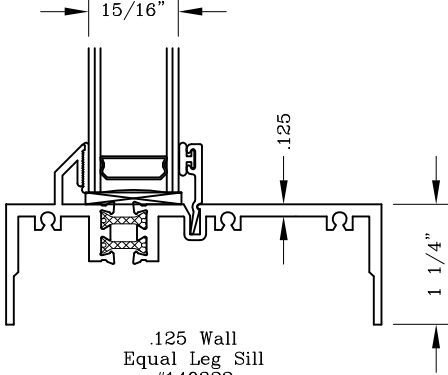

# Fixed Historic - 4" Frame Options

Series: S1400

Manufacturing Code: S1405

Drawing 1/2 Scale - For Custom Size Drawing Contact Graham

Note: Sealant Not Shown On Details. Refer To General Installation Instructions.

.080 Wall  
Extended Frame  
#140336

.080 Wall  
Self Mull Frame  
#140337

.125 Wall  
Equal Leg Sill  
#140322