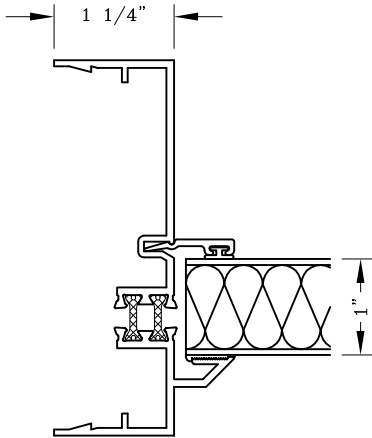

Fixed Historic - 4" Glazing Options

Series: S1400

Manufacturing Code: S1406

Drawing 1/2 Scale - For Custom Size Drawing Contact Graham

Note: Sealant Not Shown On Details. Refer To General Installation Instructions.

15/16" IG
Glazing Bead
#200090

.080 Wall
Equal Leg Jamb
#140335

2 1/4" Max. Panel
Thickness Shown

.080 Wall
Equal Leg Jamb
#140335