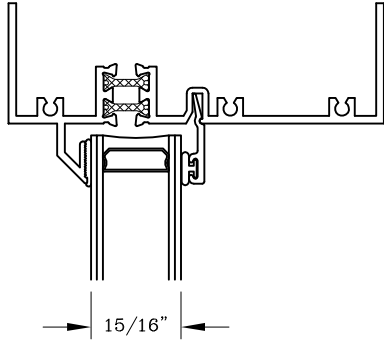

Fixed Historic - 4" Glazing Options

Series: S1400

Manufacturing Code: S1406

Drawing 1/2 Scale - For Custom Size Drawing Contact Graham

Note: Sealant Not Shown On Details. Refer To General Installation Instructions.

15/16" IG
Glazing Bead
#200090

.080 Wall
Equal Leg Jamb
#140335

2 1/4" Max. Panel
Thickness Shown

.080 Wall
Equal Leg Jamb
#140335