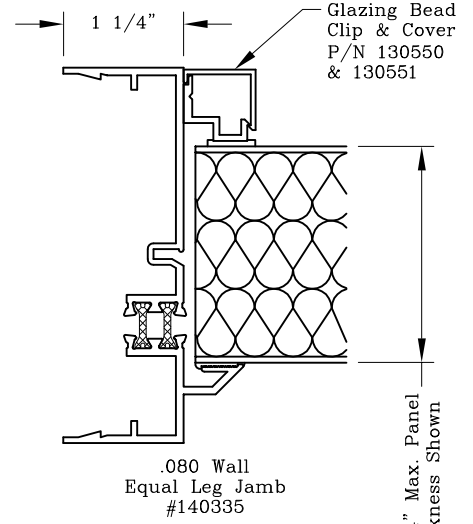

Fixed Historic - 4" Glazing Options

Series: S1400

Manufacturing Code: S1406

Drawing 1/2 Scale - For Custom Size Drawing Contact Graham

Note: Sealant Not Shown On Details. Refer To General Installation Instructions.

15/16" IG
Glazing Bead
#200090

.080 Wall
Equal Leg Jamb
#140335

2 1/4" Max. Panel
Thickness Shown

.080 Wall
Equal Leg Jamb
#140335