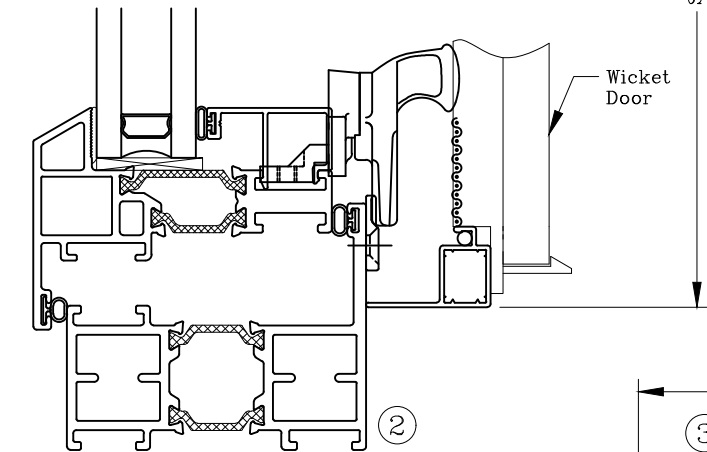

Screens – Outswing Products  
 Wicket Screen w/ Exposed Clips  
 Project-Out

Series: Accessories Manufacturing Code: SC01

Drawing 1/2 Scale – For Custom Size Drawing Contact Graham

Note: Sealant Not Shown On Details. Refer To General Details At History For Sealing Procedures.

**ELEVATION**  
 (As Viewed From Interior)

Note: Each Wicket Door Is Located Over Each Hardware Point.

Graham Architectural Products reserves the right to change, add, cancel, remove or otherwise modify the details illustrated without prior notice.