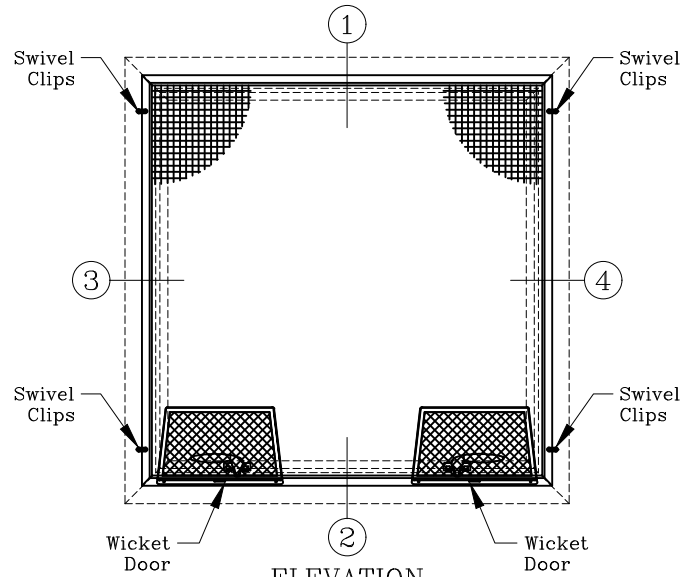

Screens – Outswing Products  
 Wicket Screen w/ Exposed Clips  
 Project-Out

Series: Accessories Manufacturing Code: SC01

Drawing 1/2 Scale – For Custom Size Drawing Contact Graham

Note: Sealant Not Shown On Details. Refer To General Details At History For Sealing Procedures.

**ELEVATION**  
 (As Viewed From Interior)

Note: Each Wicket Door Is Located Over Each Hardware Point.

Graham Architectural Products reserves the right to change, add, cancel, remove or otherwise modify the details illustrated without prior notice.