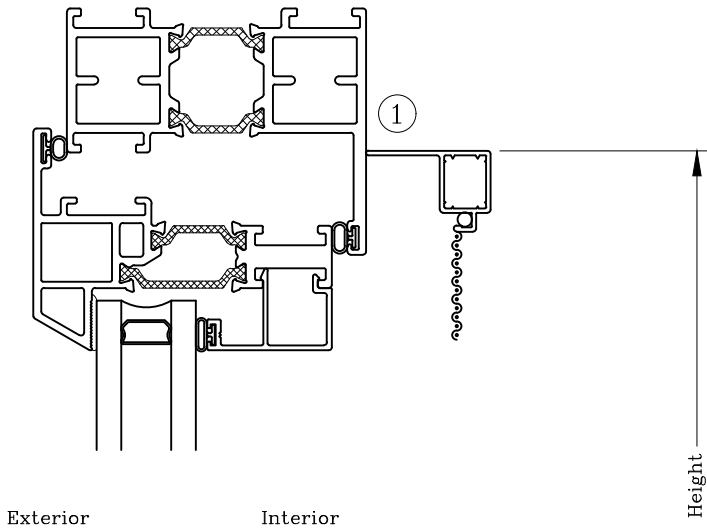

Screens – Outswing Products  
 Wicket Screen w/ Exposed Clips  
 Project-Out

Series: Accessories Manufacturing Code: SC01

Drawing 1/2 Scale – For Custom Size Drawing Contact Graham

Note: Sealant Not Shown On Details. Refer To General Details At History For Sealing Procedures.

**ELEVATION**  
 (As Viewed From Interior)

Note: Each Wicket Door Is Located Over Each Hardware Point.

Graham Architectural Products reserves the right to change, add, cancel, remove or otherwise modify the details illustrated without prior notice.