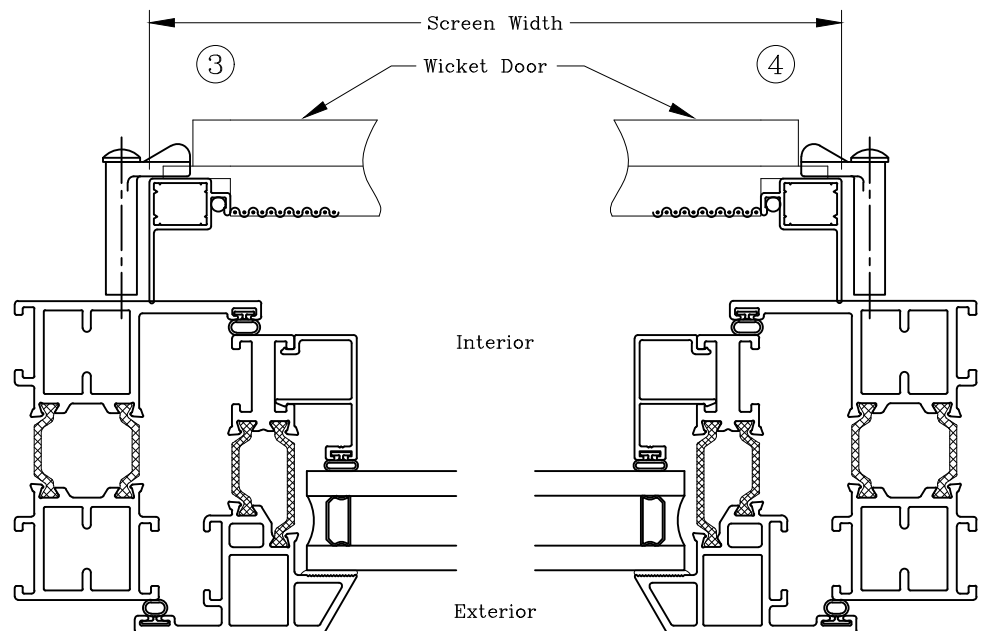

Screens – Outswing Products  
 Wicket Screen w/ Exposed Clips  
 Project-Out

Series: Accessories Manufacturing Code: SC01

Drawing 1/2 Scale – For Custom Size Drawing Contact Graham

Note: Sealant Not Shown On Details. Refer To General Details At History For Sealing Procedures.

**ELEVATION**  
 (As Viewed From Interior)

Note: Each Wicket Door Is Located Over Each Hardware Point.

Graham Architectural Products reserves the right to change, add, cancel, remove or otherwise modify the details illustrated without prior notice.