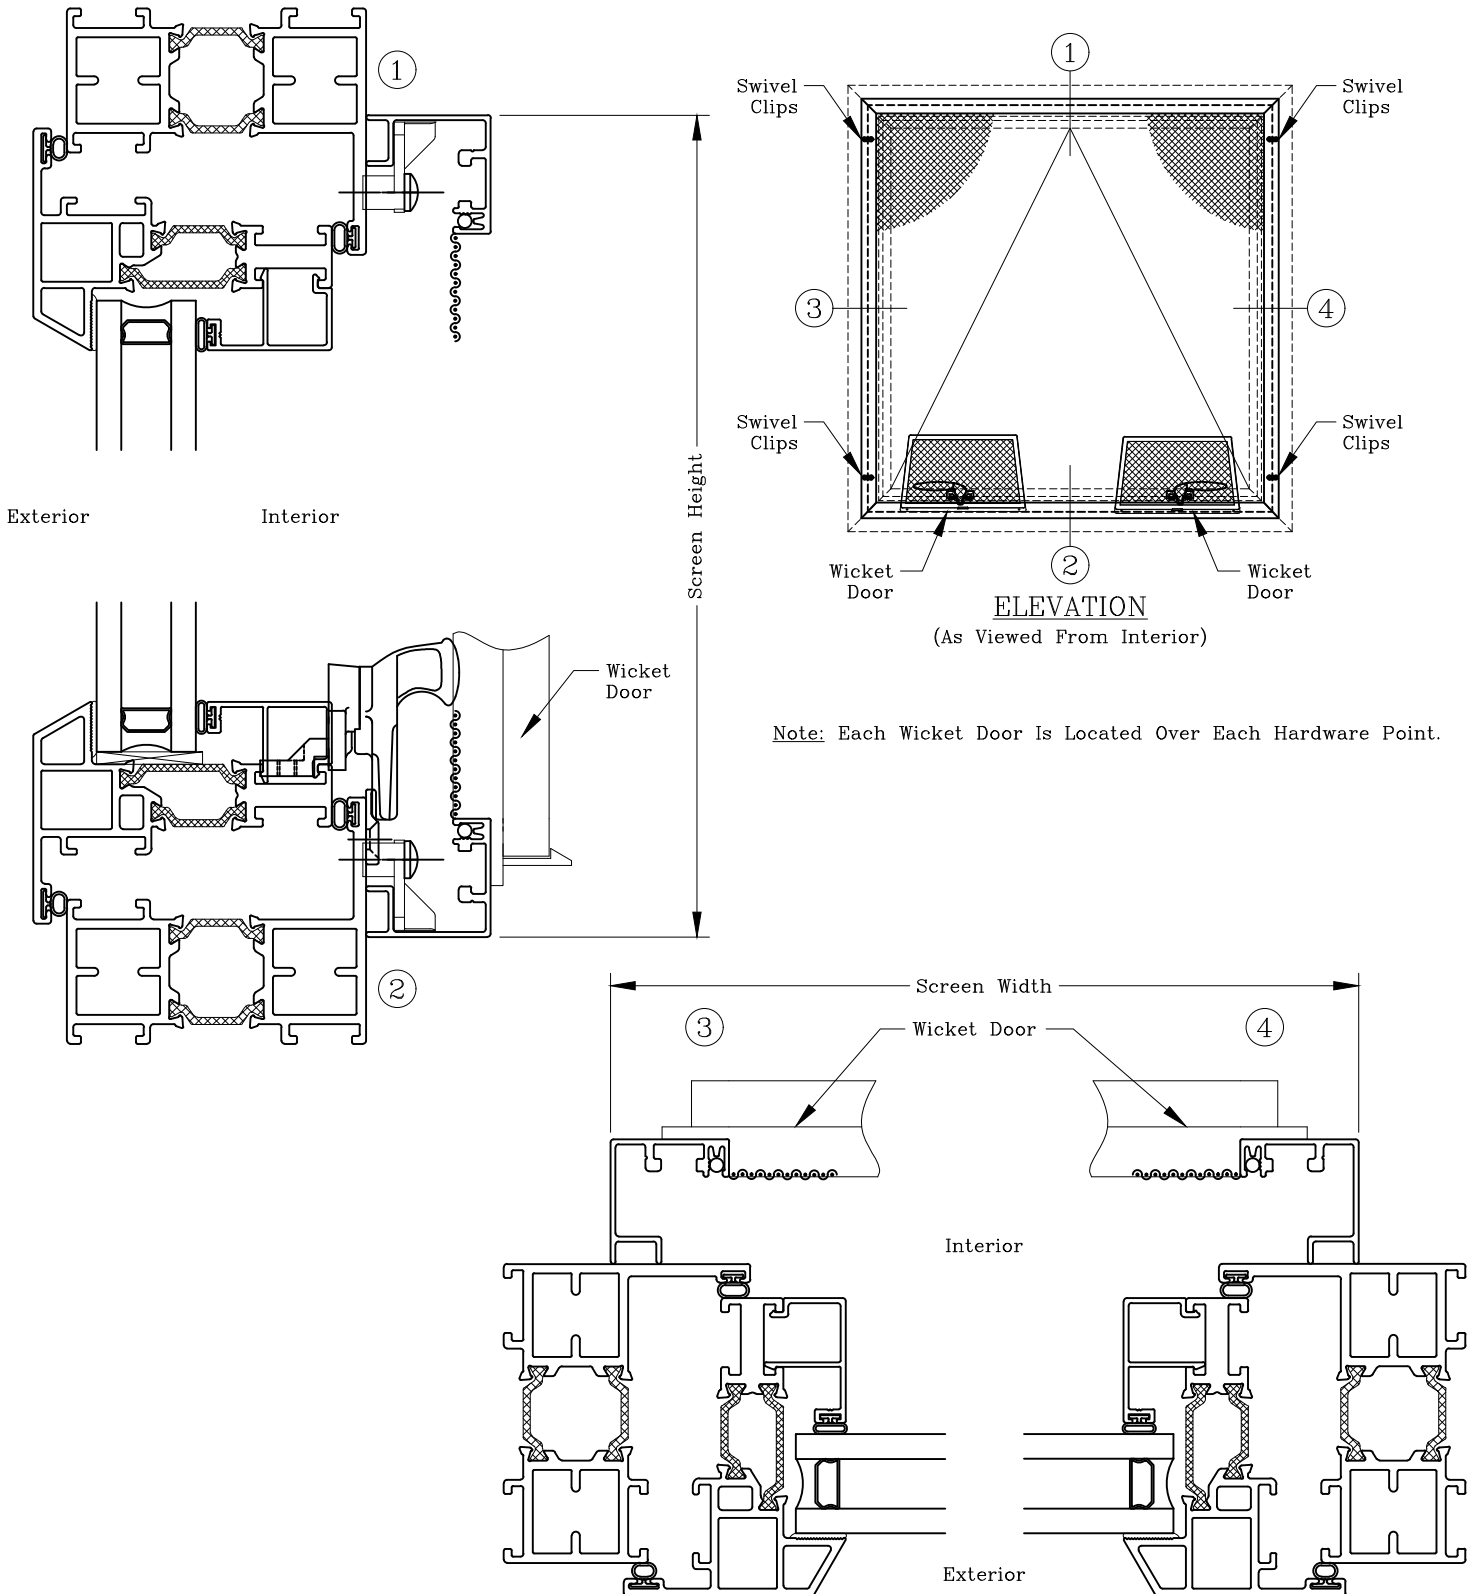

Screens – Outswing Products

Wicket Screen w/ Concealed Clips

Project-Out

Series: Accessories Manufacturing Code: SC02

Drawing 1/2 Scale – For Custom Size Drawing Contact Graham

Note: Sealant Not Shown On Details. Refer To General Details At History For Sealing Procedures.

Note: Each Wicket Door Is Located Over Each Hardware Point.

Graham Architectural Products reserves the right to change, add, cancel, remove or otherwise modify the details illustrated without prior notice.