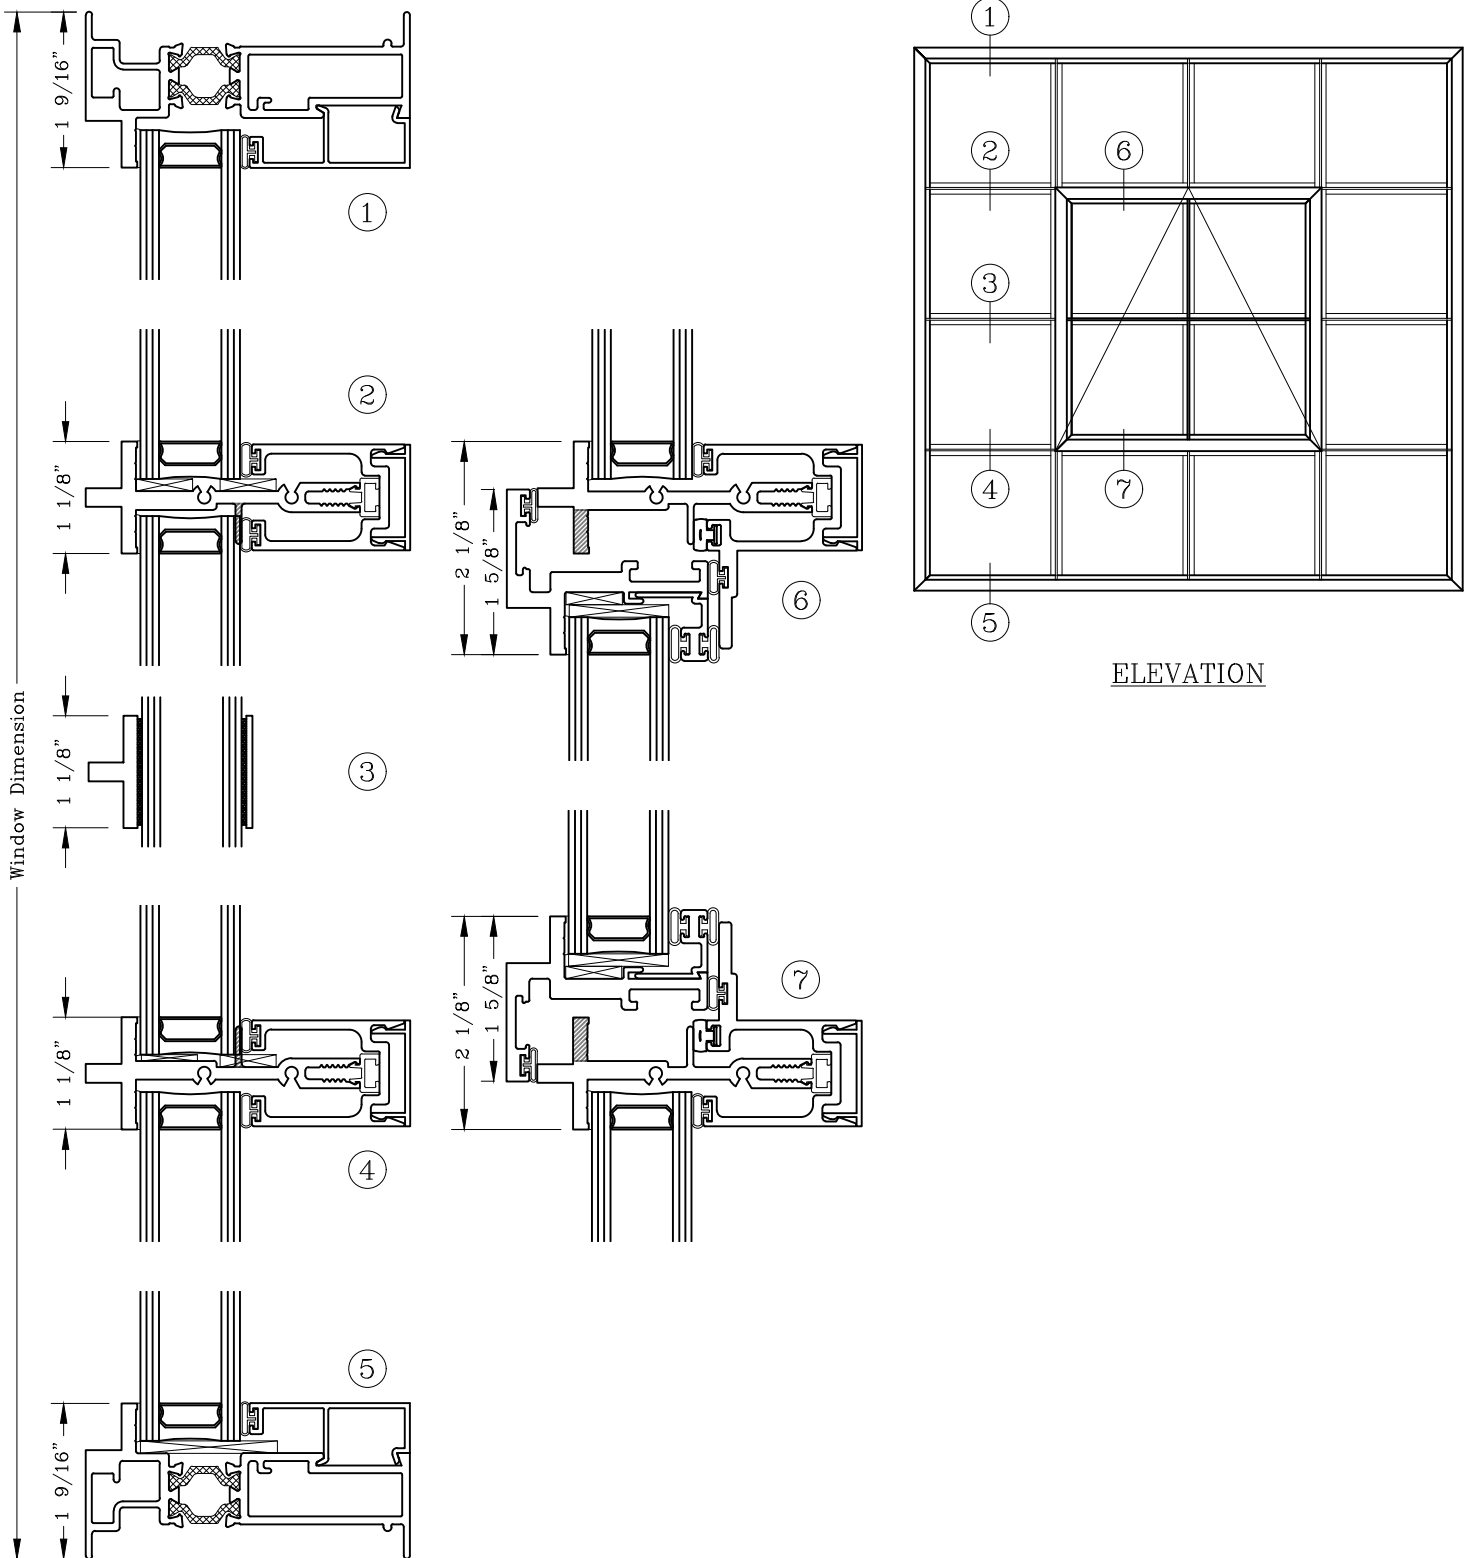

Floating Vent - 3 1/4" Horizontals

Series: SR6700T Manufacturing Code: SR67T01

Drawing 1/2 Scale - For Custom Size Drawing Contact Graham

Note: Sealant Not Shown On Details. Refer To General Installation Instructions.