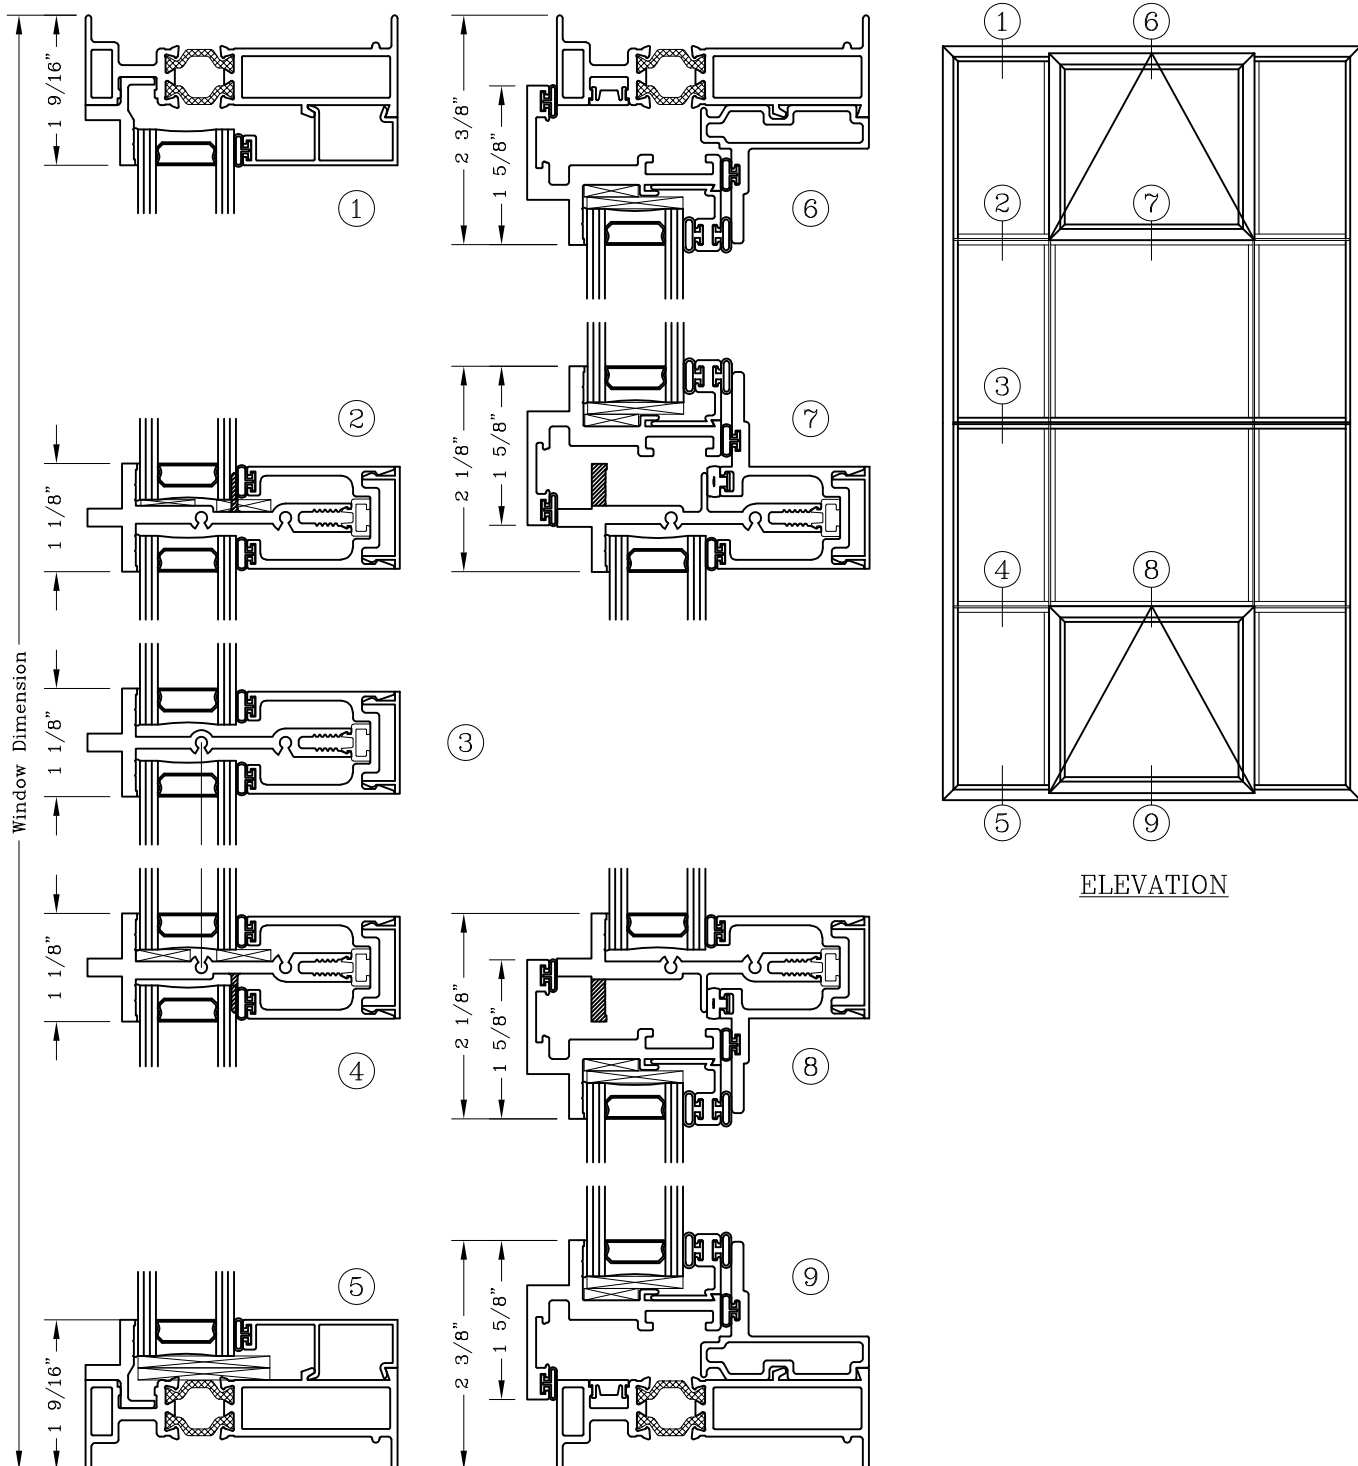

Perimeter Vent - 3 1/4" Horizontals

Series: SR6700T Manufacturing Code: SR67T04

Drawing 1/2 Scale - For Custom Size Drawing Contact Graham

Note: Sealant Not Shown On Details. Refer To General Installation Instructions.