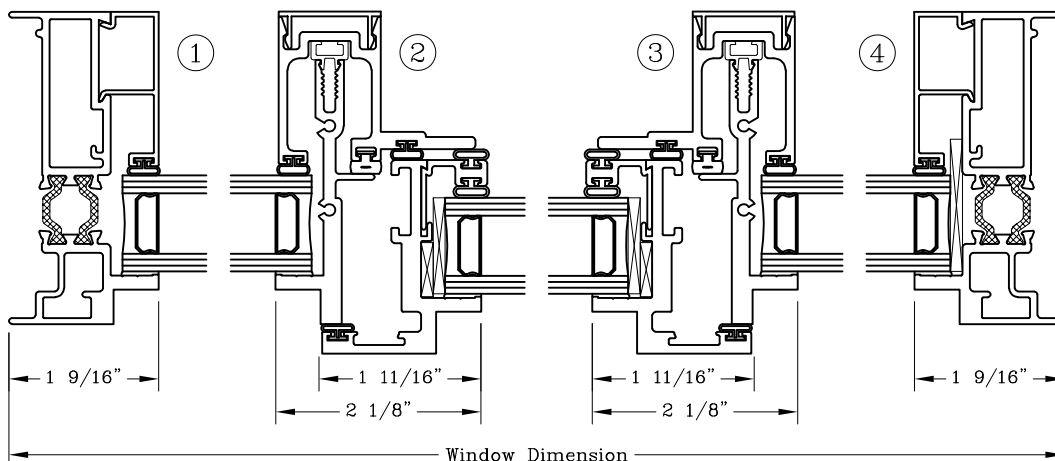

Perimeter Vent - 3 1/4" Verticals

Series: SR6700T Manufacturing Code: SR67T05

Drawing 1/2 Scale - For Custom Size Drawing Contact Graham

Note: Sealant Not Shown On Details. Refer To General Installation Instructions.

ELEVATION

Graham Architectural Products reserves the right to change, add, cancel, remove or otherwise modify the details illustrated without prior notice.

1551 Mt. Rose Avenue, York, Pennsylvania 17403-2909 717.849.8100 Toll Free: 800/755-6274 0223 - SR67T.05