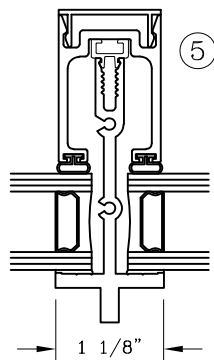

Graham Architectural Products reserves the right to change, add, cancel, remove or otherwise modify the details illustrated without prior notice.

1551 Mt. Rose Avenue, York, Pennsylvania 17403-2909 717.849.8100 Toll Free: 800/755-6274 0223 - SR67T.05

Web Site: www.grahamwindows.com