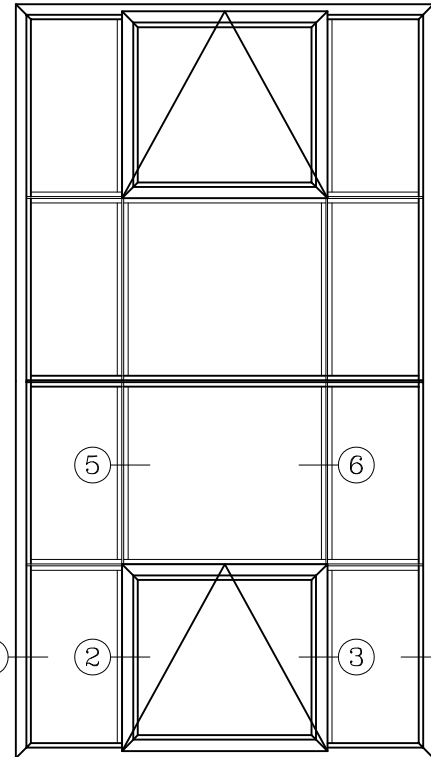

Perimeter Vent - 3 1/4" Verticals

Series: SR6700T Manufacturing Code: SR67T05

Drawing 1/2 Scale - For Custom Size Drawing Contact Graham

Note: Sealant Not Shown On Details. Refer To General Installation Instructions.