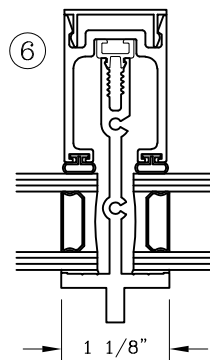

Graham Architectural Products reserves the right to change, add, cancel, remove or otherwise modify the details illustrated without prior notice.

1551 Mt. Rose Avenue, York, Pennsylvania 17403-2909 717.849.8100 Toll Free: 800/755-6274 0223 - SR67T.05

Web Site: www.grahamwindows.com