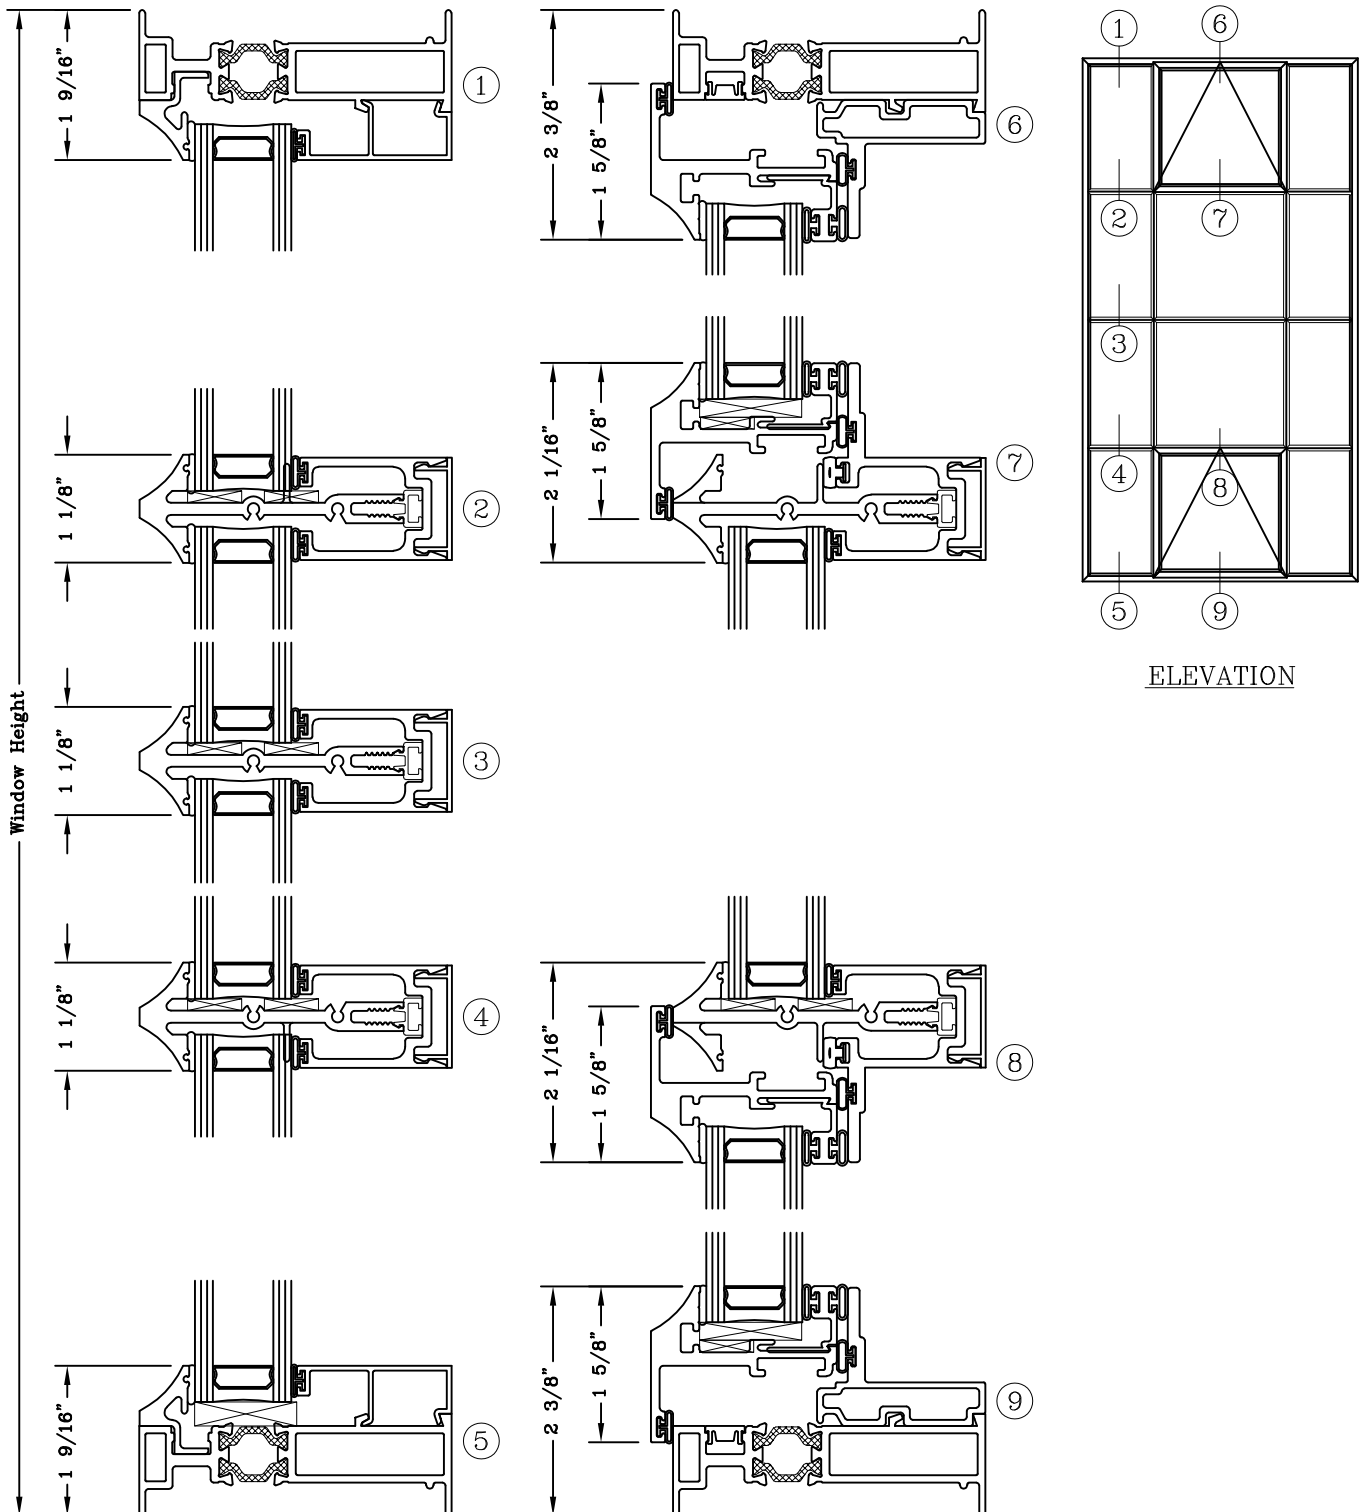

Perimeter Vent - 3 1/4" Horizontals

Series: SR6700

Manufacturing Code: SR6704

Drawing 1/2 Scale - For Custom Size Drawing Contact Graham

Note: Sealant Not Shown On Details. Refer To General Installation Instructions.