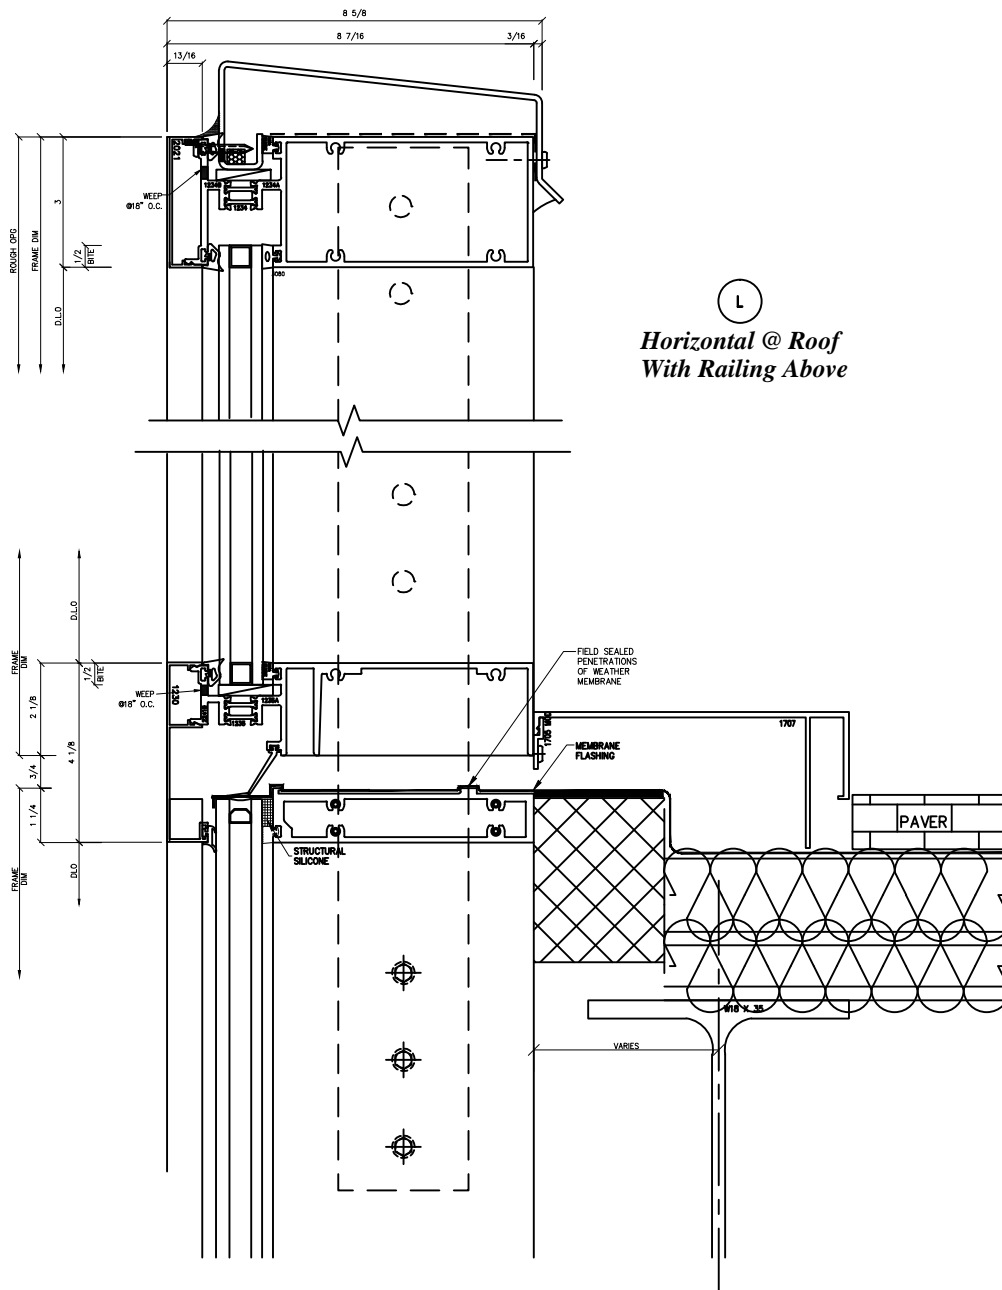

UNITIZED CAPTURED SERIES
 8.375C
 Series: Horizontal @ Roof W/Railing

Drawing No Scale – For Custom Size Drawing Contact Graham
 Note: Consult Technical Services At Factory For Sealing Procedures.

US8375C Series
Standard Details, No Scale

(L)
 Horizontal @ Roof
 With Railing Above