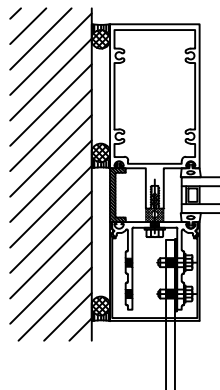

ARCHITECTURAL SUNSHADES 2500 SERIES WALL

Series:

Drawing No Scale – For Custom Size Drawing Contact Graham

Note: Consult Technical Services At Factory For Sealing Procedures.

Architectural Sunshades Attached to F-M 2500 Series Wall